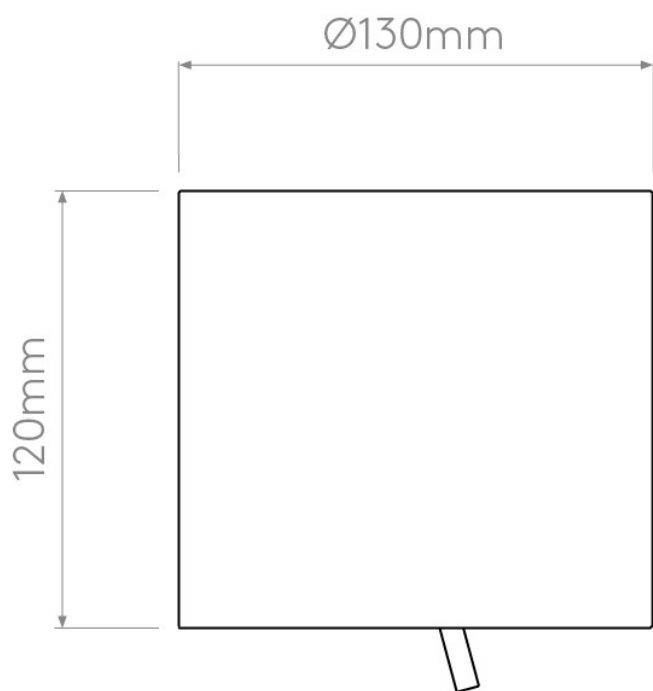

Astro Lighting - Luga 1074001 - White Glass Wall Light

CONTACT