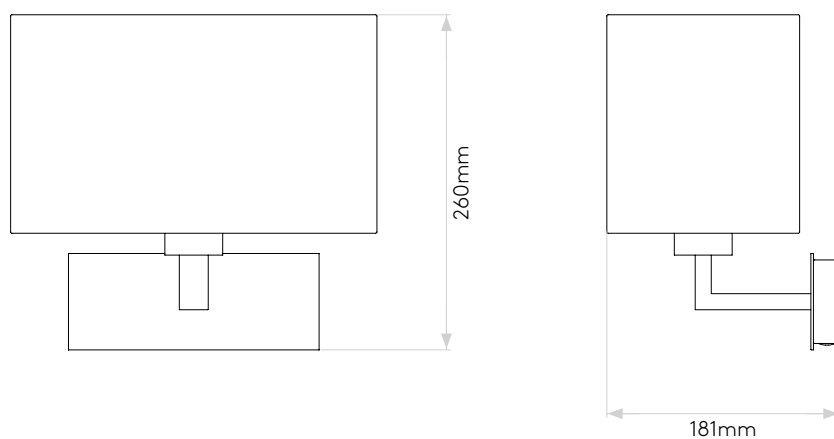

With Rectangle 285 Shade

Please note that some dimensions may vary slightly due to manufacturing tolerances, this includes cable entry and fixing holes

Veillez noter que certaines dimensions peuvent varier légèrement en raison des tolérances de fabrication, y compris l'entrée de câble et les trous de fixation.

Bitte beachten Sie, dass die Maße Fertigungstoleranzen unterliegen und daher in geringem Umfang von der angegebenen Größe abweichen können. Dies gilt auch für Kabeleingänge und Befestigungslöcher.

Si prega notare che possono esserci piccole variazioni in alcune dimensioni dovute alle tolleranze di produzione, queste includono l'ingresso del cavo e i fori di fissaggio.