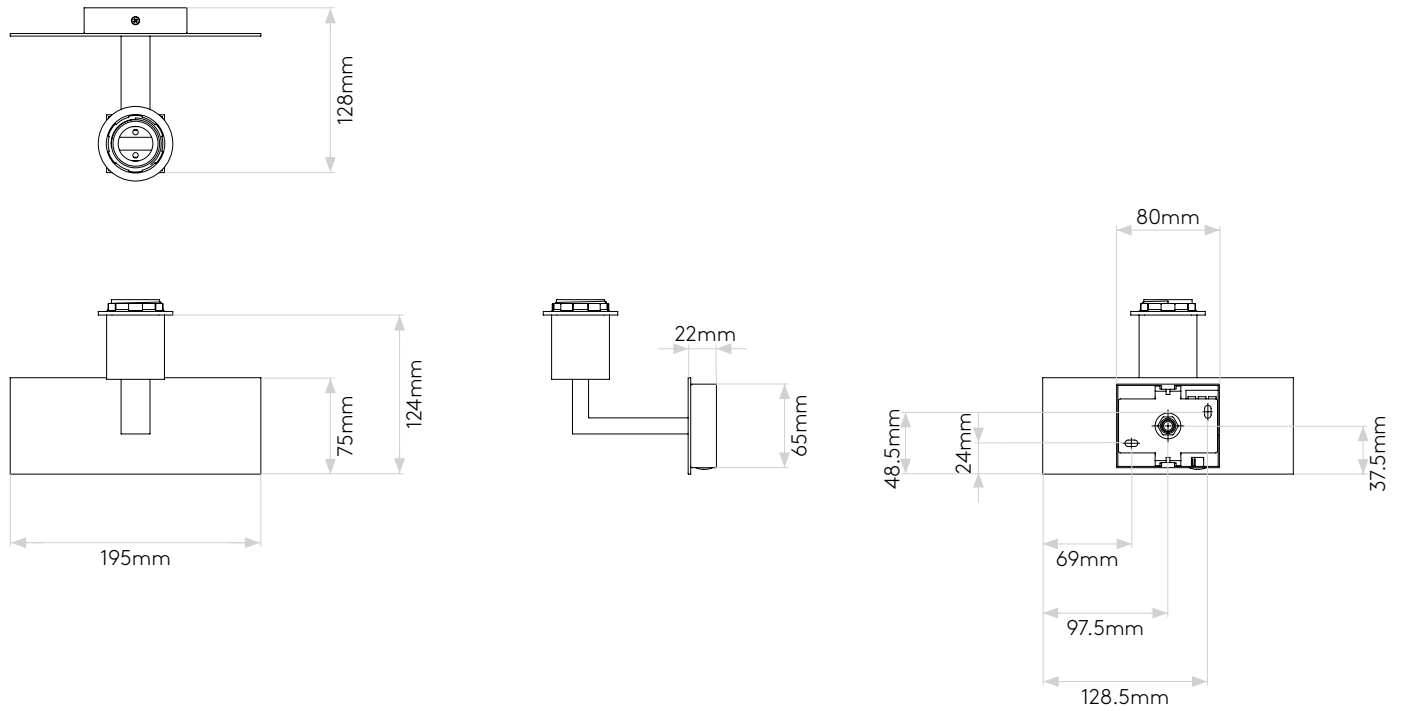

## General

Location:	Interior
Class:	CE (Class I)
Ip Rating:	IP20
Bathroom Zone:	Zone 3
Driver Required:	No
Installation Orientation:	Wall Mount - Horizontal
Main Material:	Metal - Mild Steel
Dimensions (mm):	H: 124 W: 195 D: 128
Cut Out Hole :	-
Recess Depth (mm):	-
Fire Rating:	-
Cable Length (mm):	-
Gross Weight (kg):	0.92

## Lamp

Light Source:	E27/ES
Wattage:	60W MAX
Lamp Included:	No
Maximum Lamp Length (mm):	130
Luminous Flux (lm):	Lamp Dependent
Colour Temp (K):	Lamp Dependent
CRI (Ra):	Lamp Dependent
Macadam Ellipse:	Lamp Dependent
Tilt Adjustable Angle (°):	-
Rotation Adjustable Angle (°):	-
Lifetime (hrs):	Lamp Dependent
Beam Angle (°):	Lamp Dependent

## With Rectangle 285 Shade

Please note that some dimensions may vary slightly due to manufacturing tolerances, this includes cable entry and fixing holes

Veillez noter que certaines dimensions peuvent varier légèrement en raison des tolérances de fabrication, y compris l'entrée de câble et les trous de fixation.