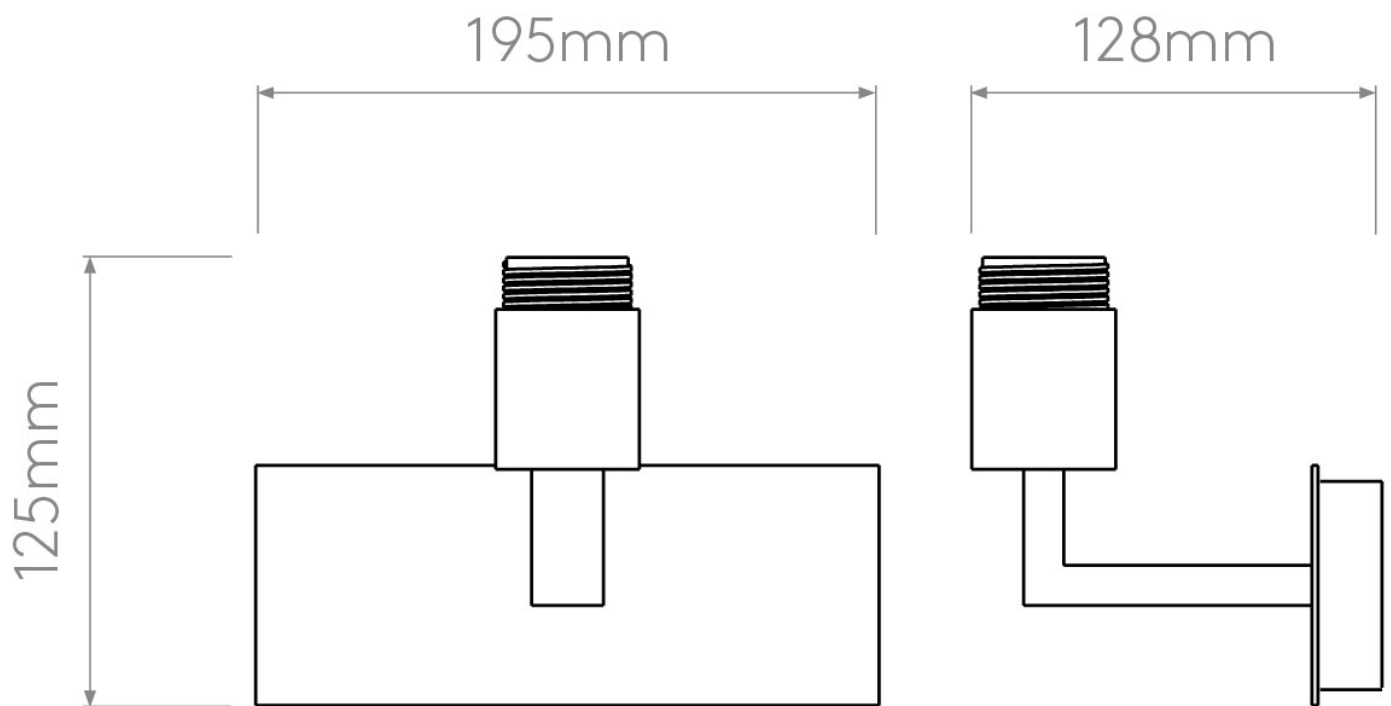

Astro Lighting - Park Lane Grande 1080045 - Bronze Wall Light Excluding Shade

CONTACT