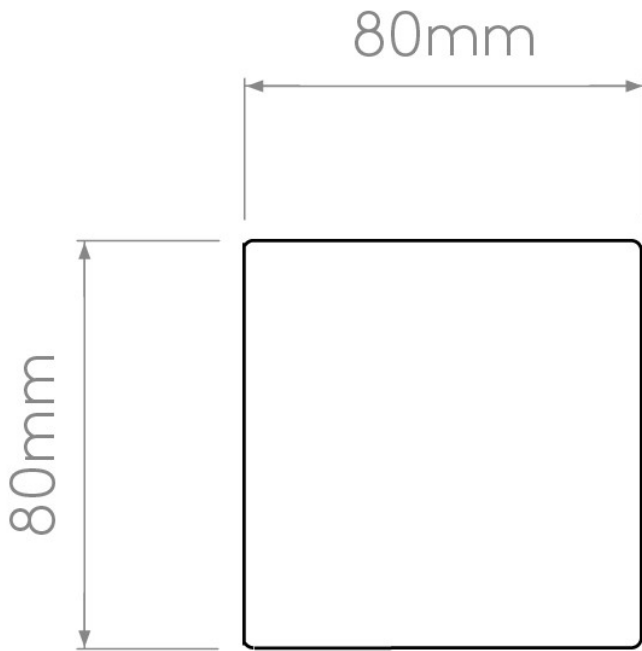

Astro Lighting - Cube 1140001 - IP44 Polished Chrome Wall Light

CONTACT