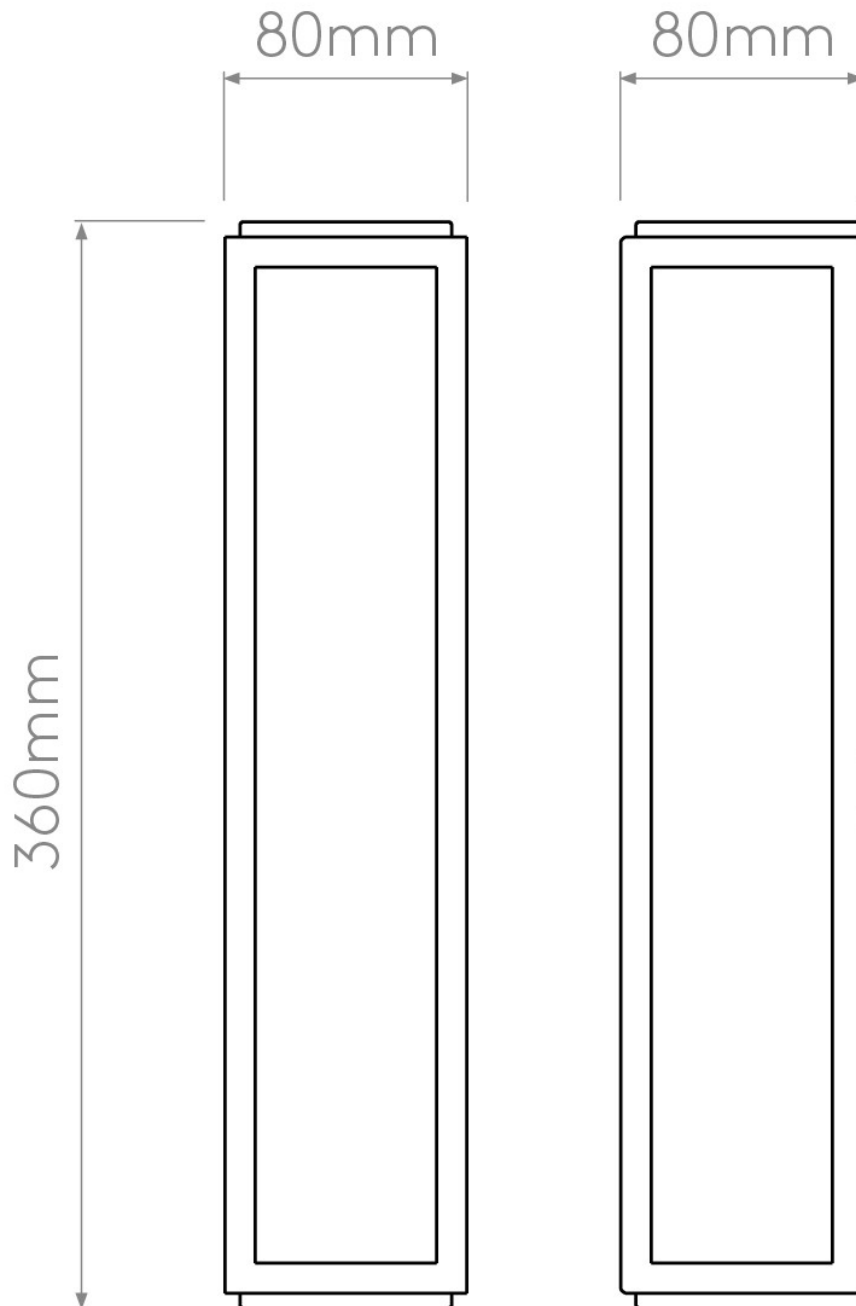

Astro Lighting - Mashiko 360 Classic 1121055 - IP44 Bronze Wall Light

CONTACT