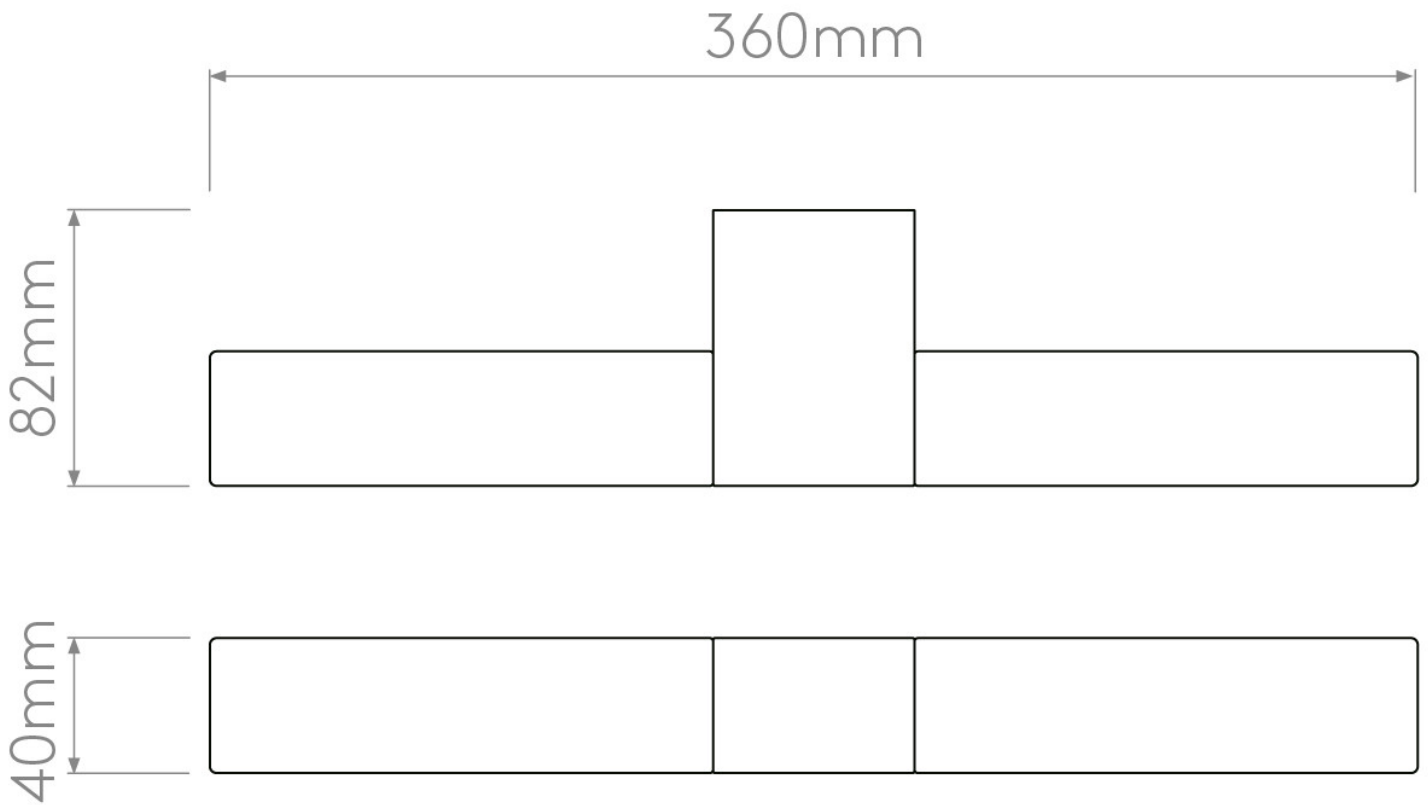

Astro Lighting - Padova 1143001 - IP44 Polished Chrome Wall Light

CONTACT