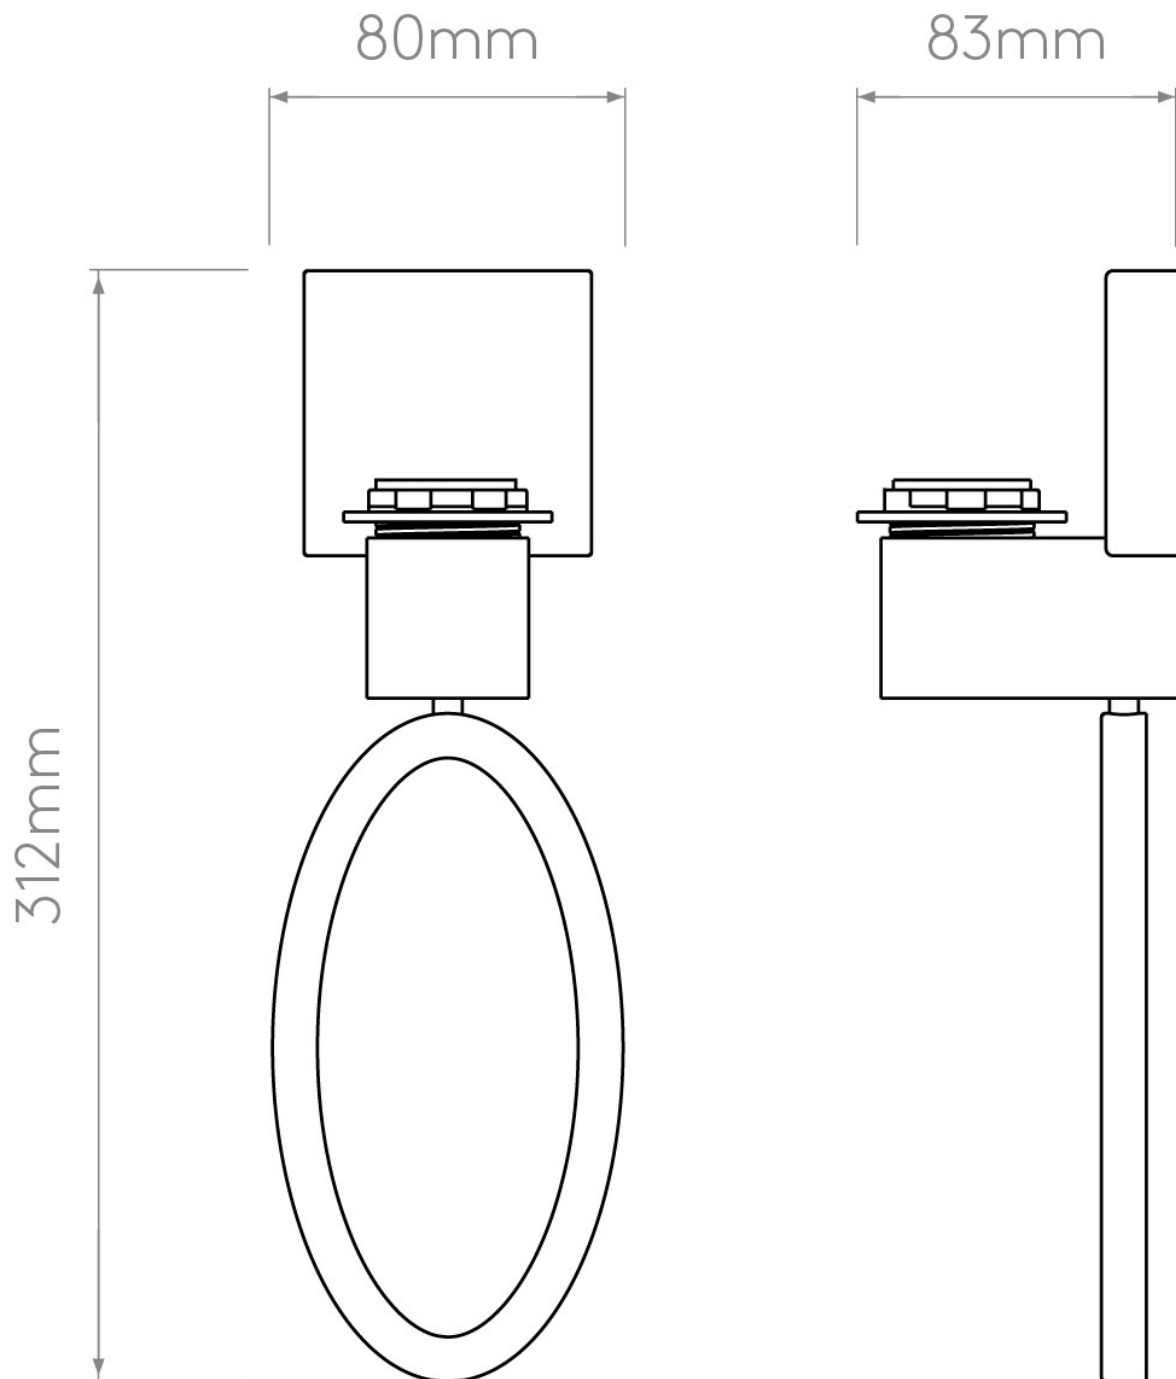

Astro Lighting - Lima 1318009 - Bronze Wall Light Excluding Shade

**CONTACT**