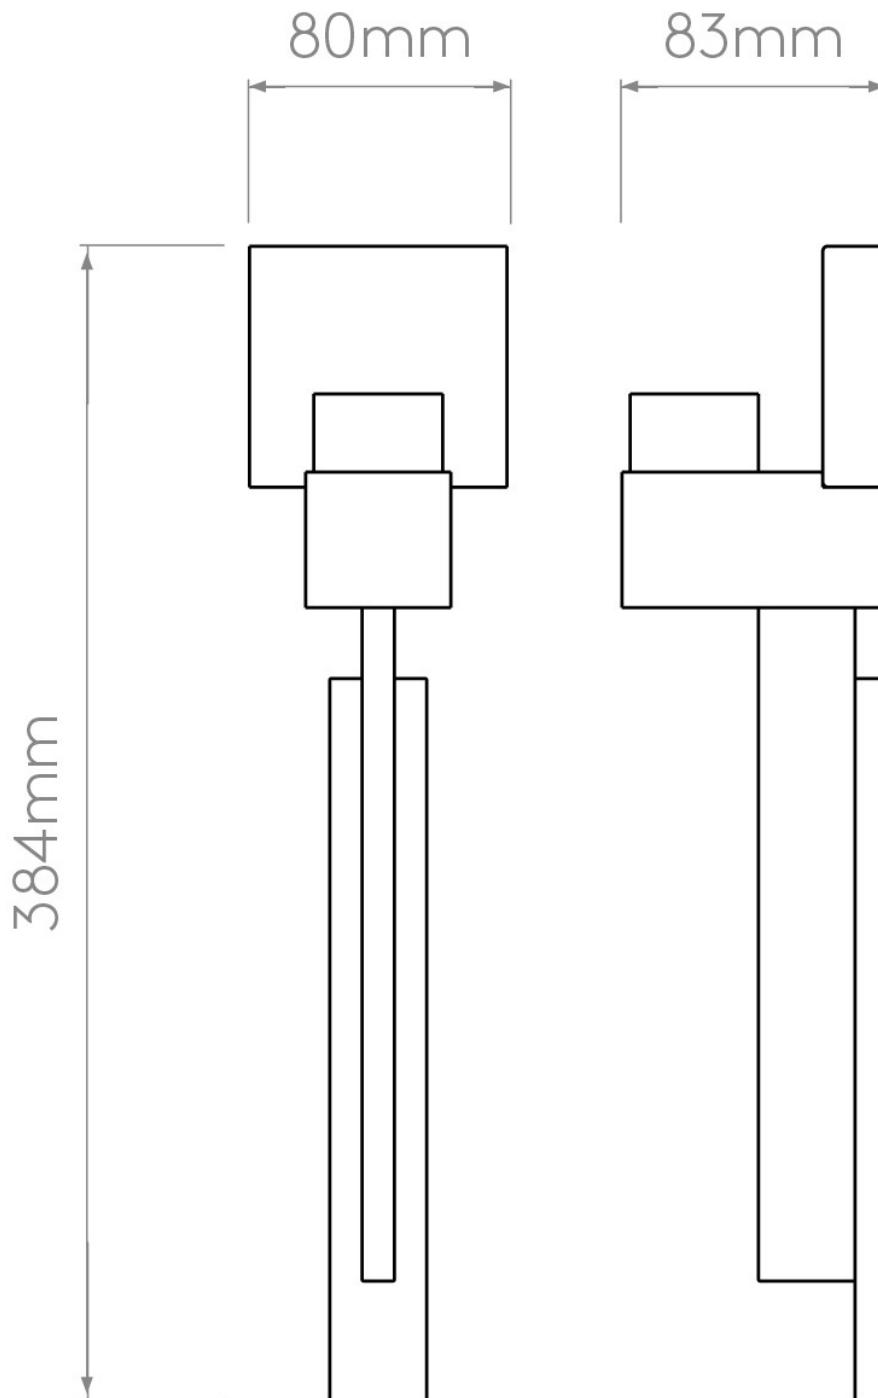

Astro Lighting - Tate 1334007 - Bronze Wall Light Excluding Shade

CONTACT