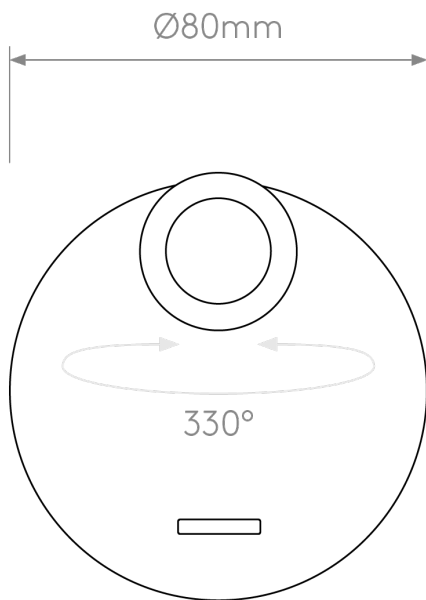

Astro Lighting - Enna - 1058084 - LED Bronze Reading Wall Light

CONTACT