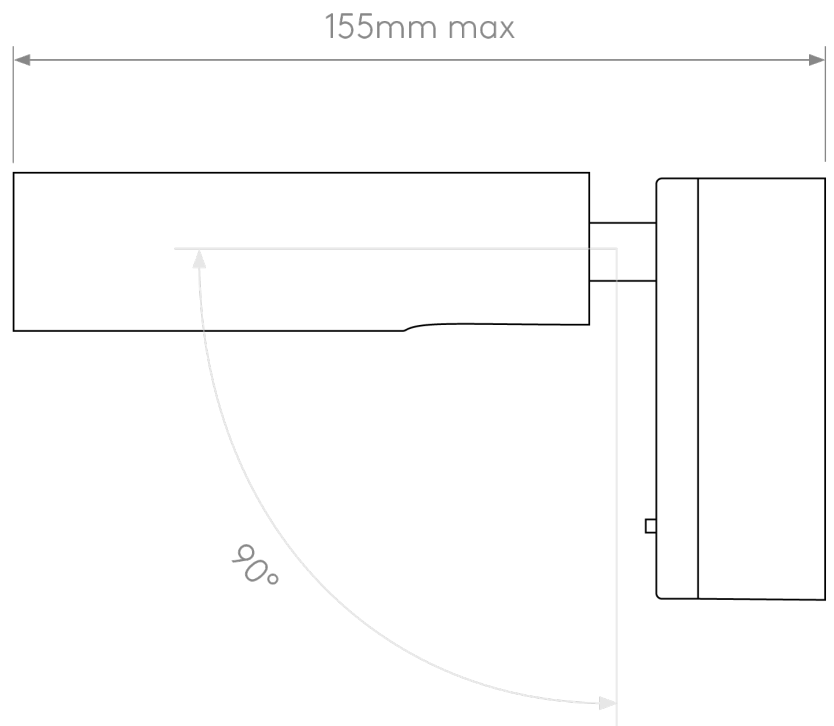

Astro Lighting - Enna - 1058084 - LED Bronze Reading Wall Light

CONTACT