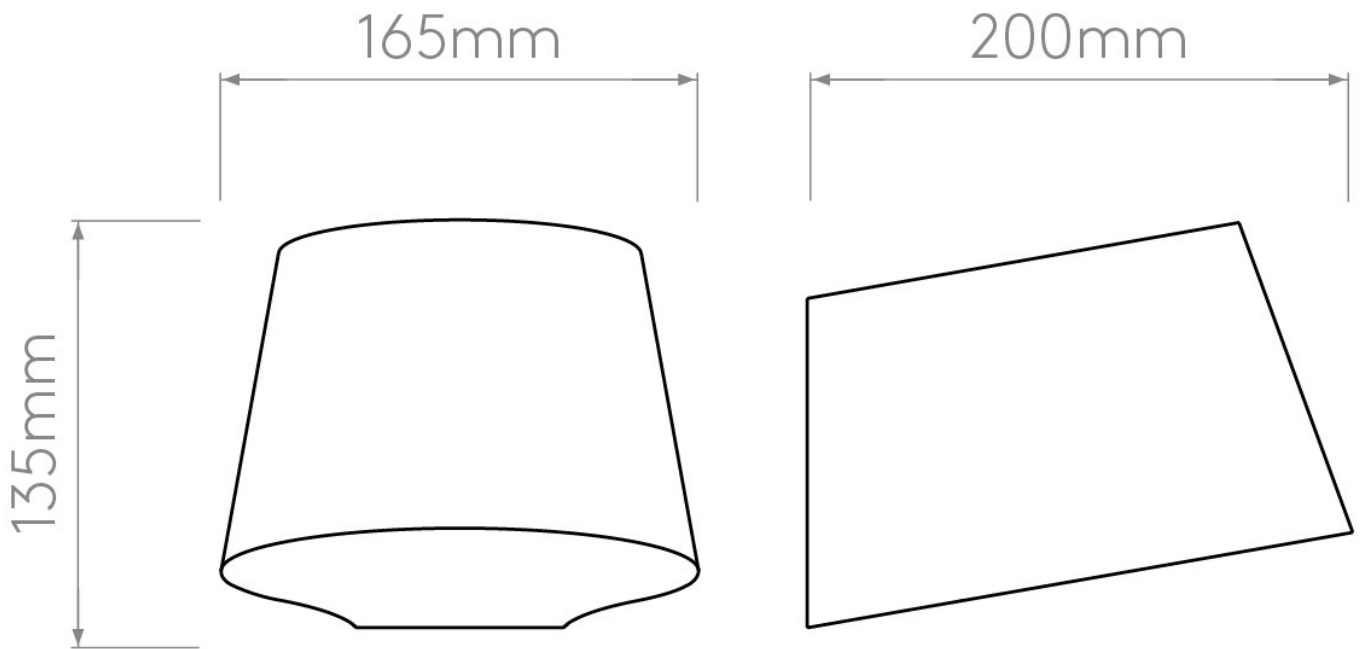

Astro Lighting - Koza 1155001 - Plaster Wall Light

---

**CONTACT**