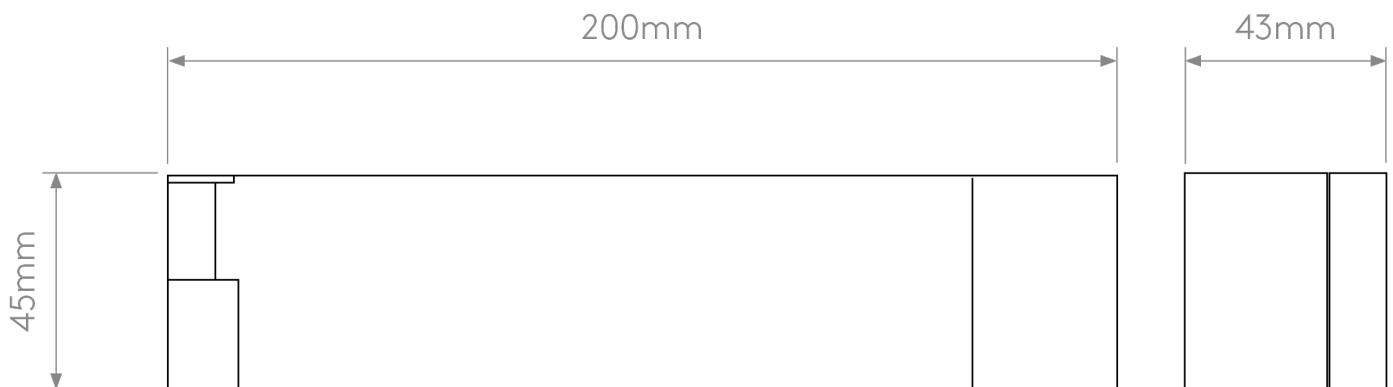

Astro Lighting - Tosca - 1157001 - LED Nickel Reading Wall Light

CONTACT