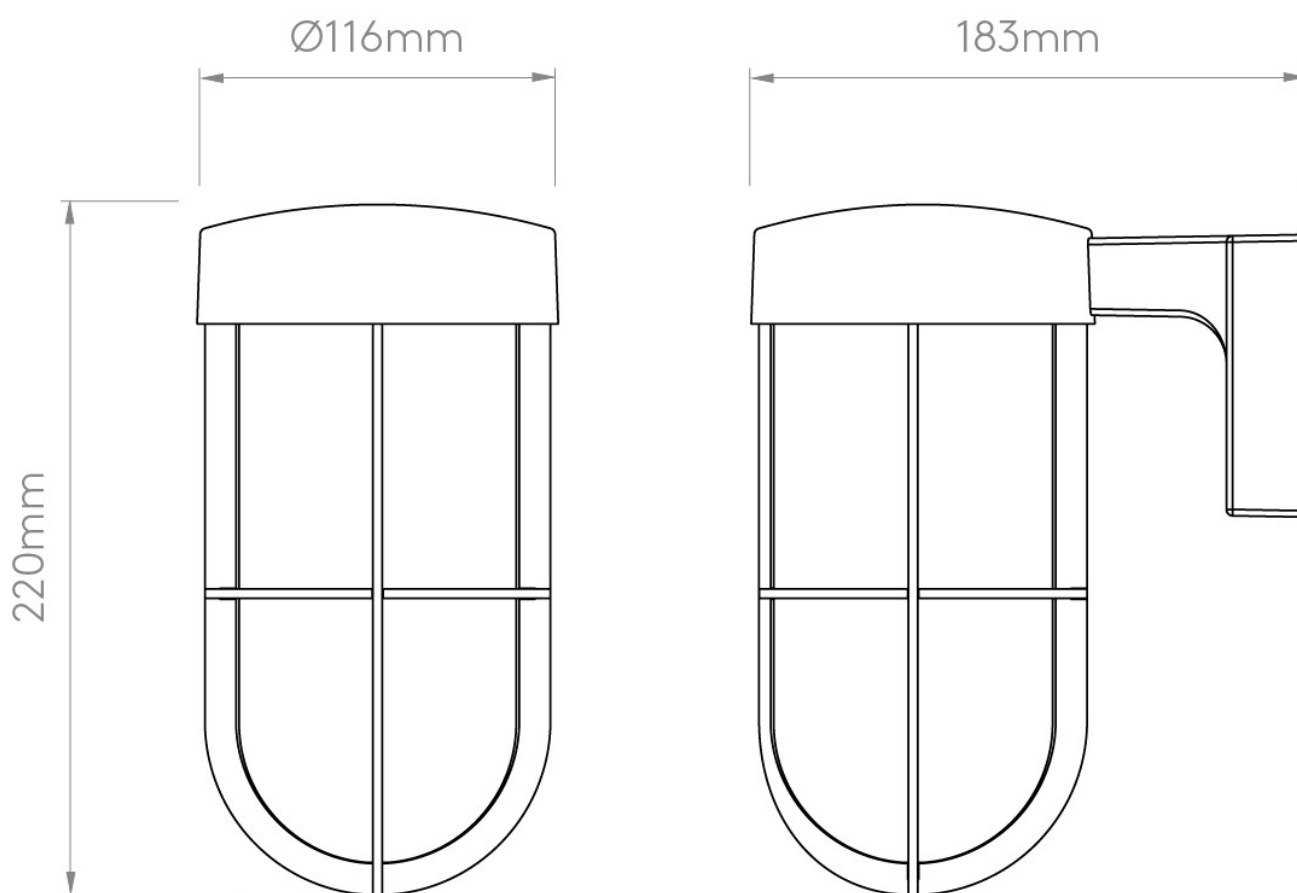

Astro Lighting - Cabin Wall Frosted 1368026 - IP44 Bronze Wall Light

CONTACT