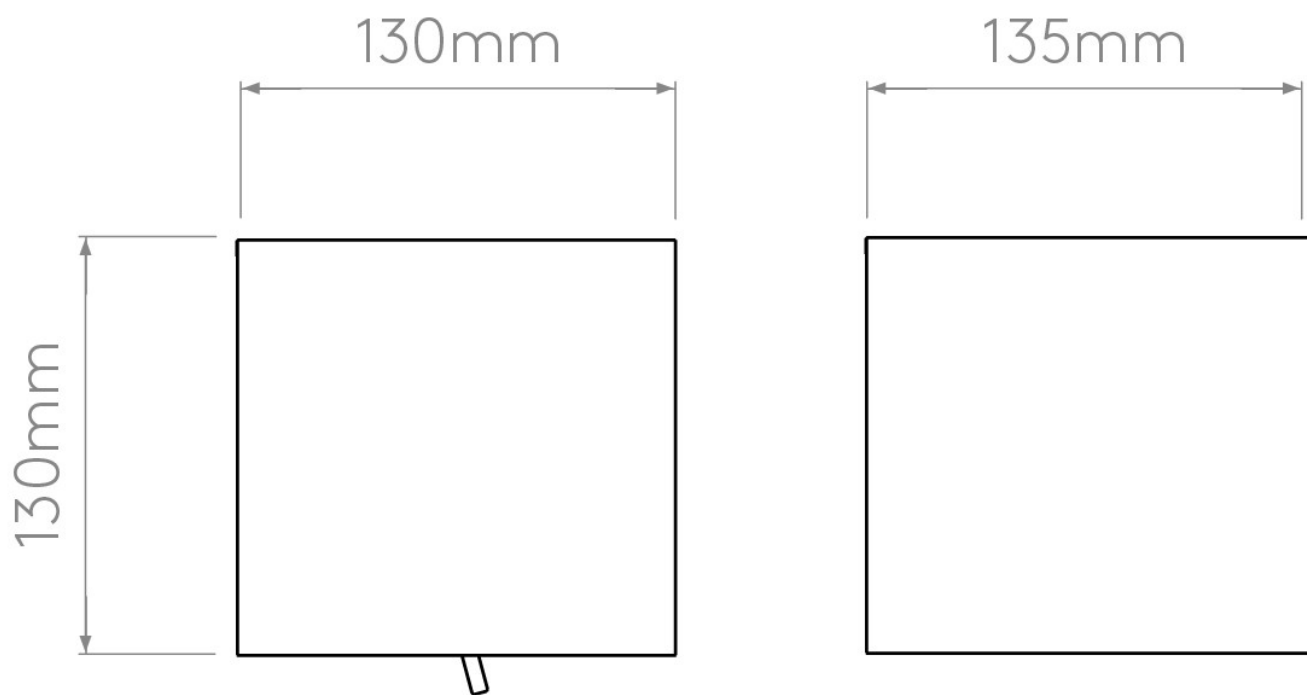

Astro Lighting - Ashino 1166001 - White Fabric Wall Light

**CONTACT**