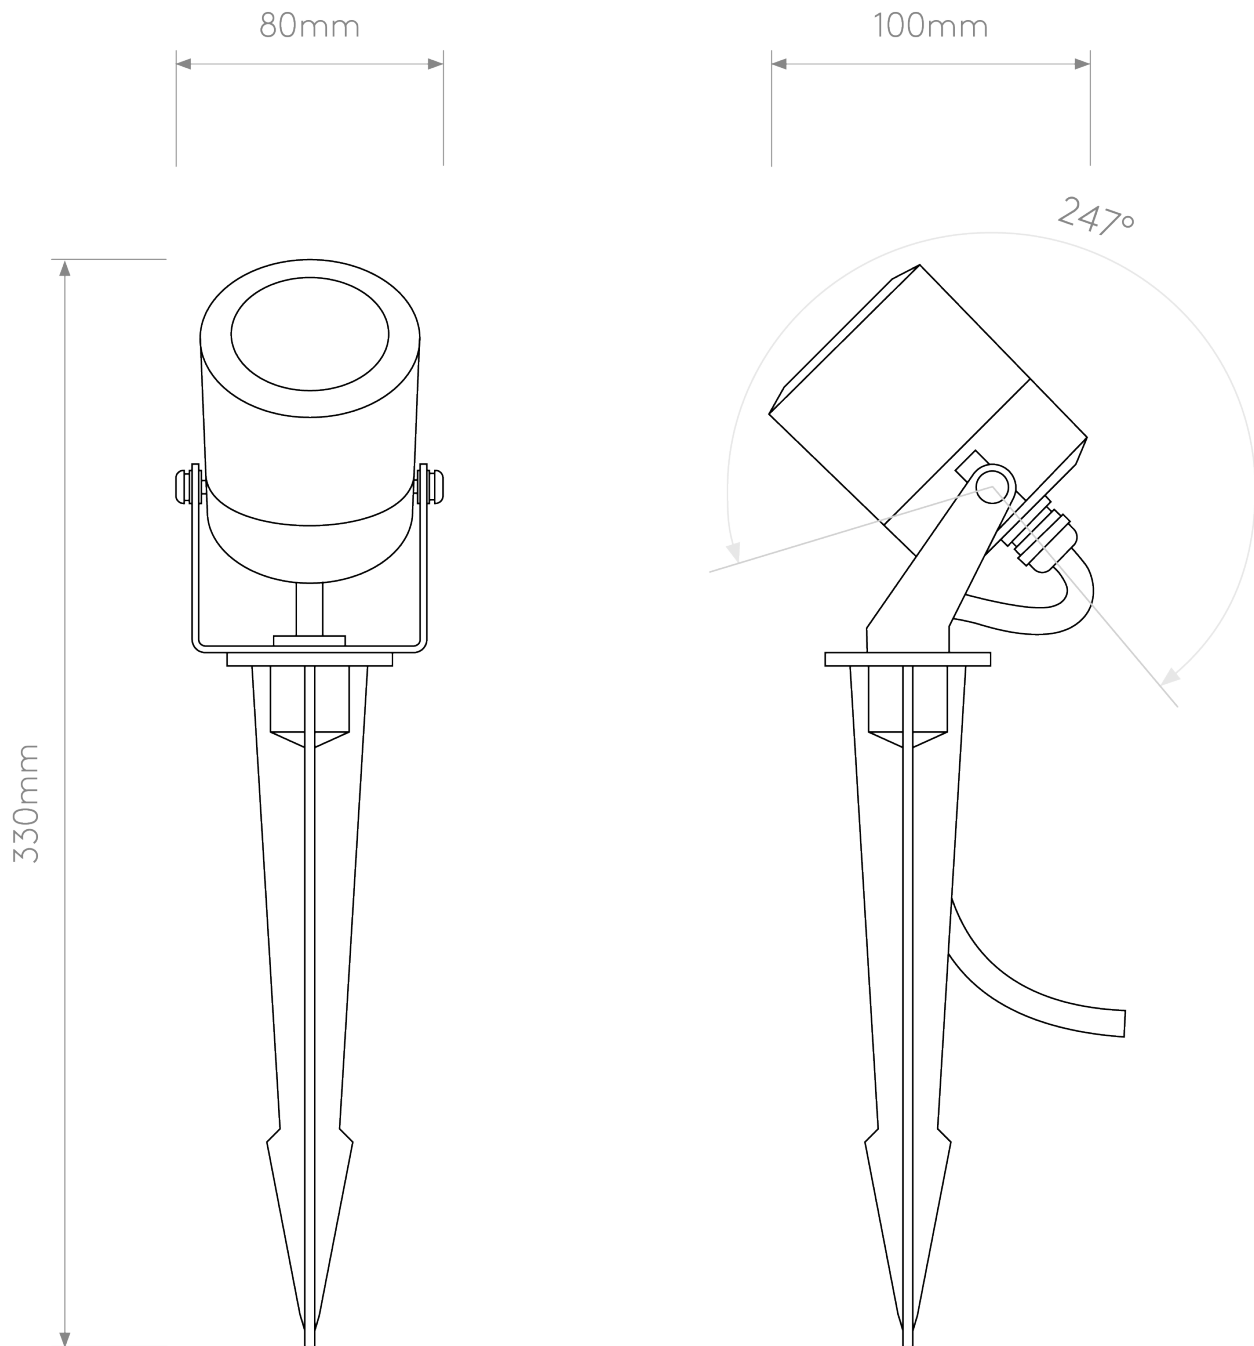

Astro Lighting - Skye Spike Spot 1386001 - Coastal IP65 Brushed Stainless Steel Ground Light

CONTACT