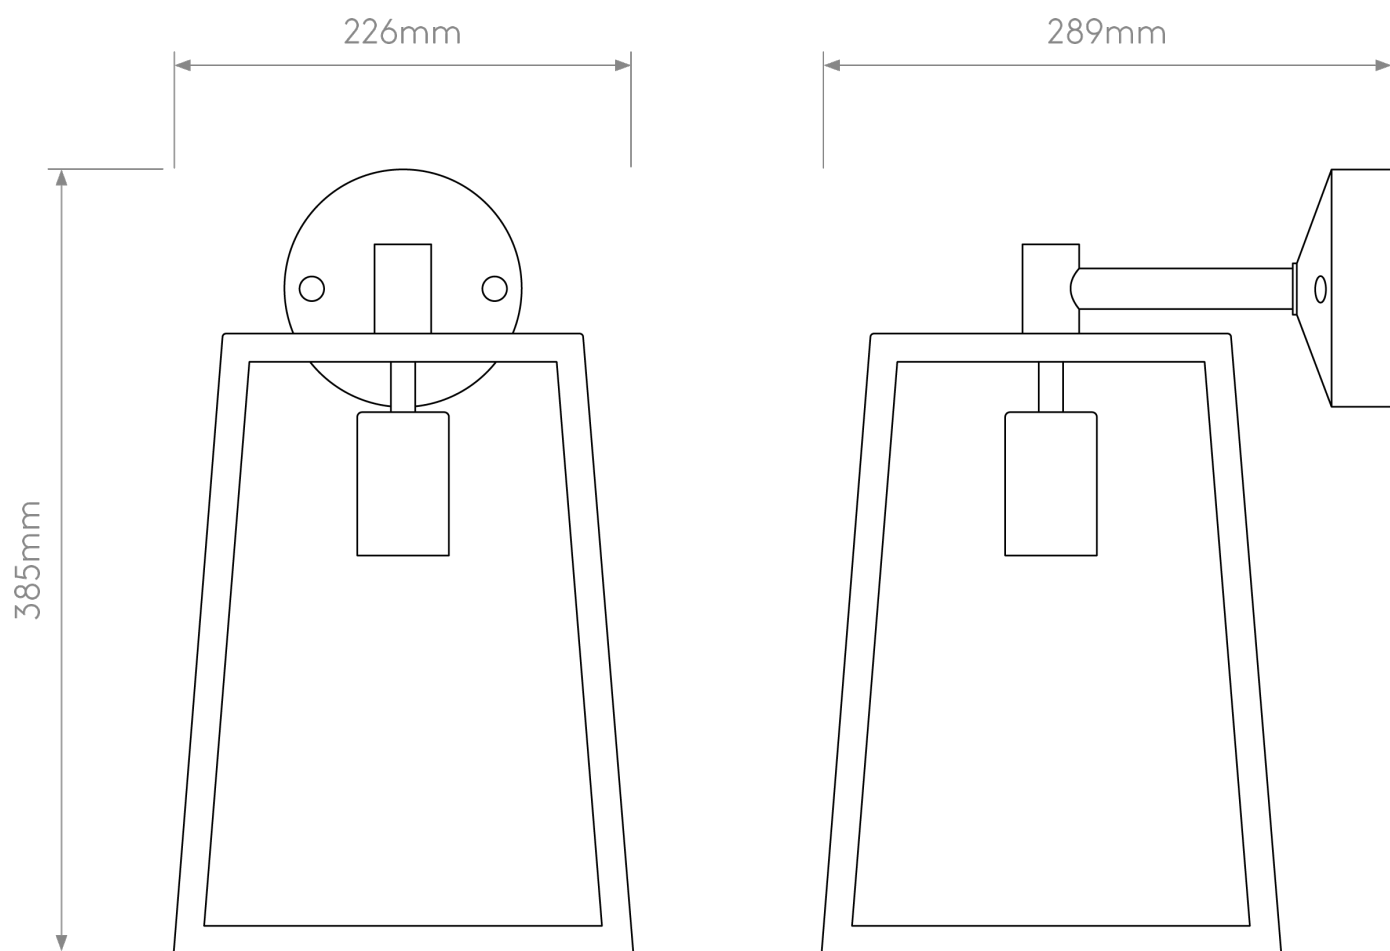

Astro Lighting - Calvi Wall 305 1306011 - Textured Black Wall Light

CONTACT