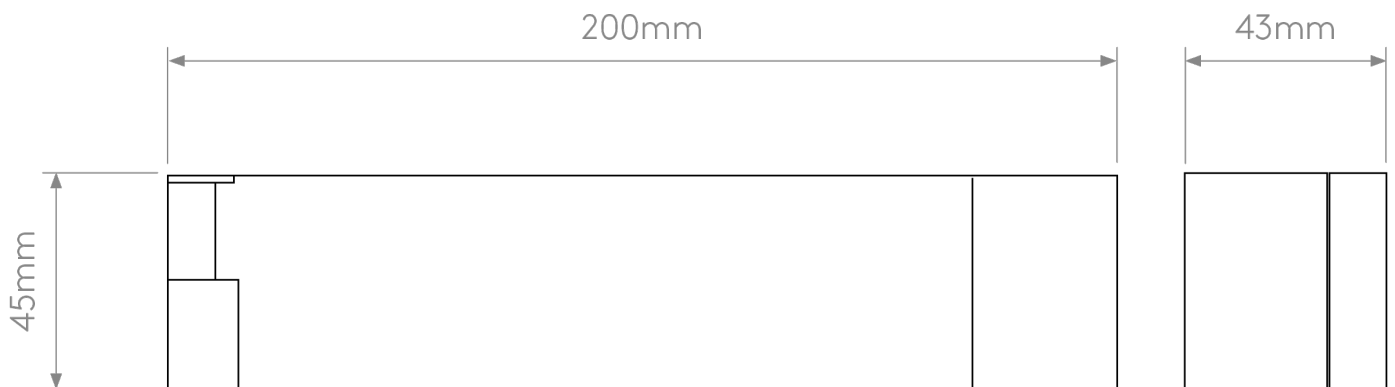

Astro Lighting - Tosca - 1157003 - LED Chrome Reading Wall Light

CONTACT