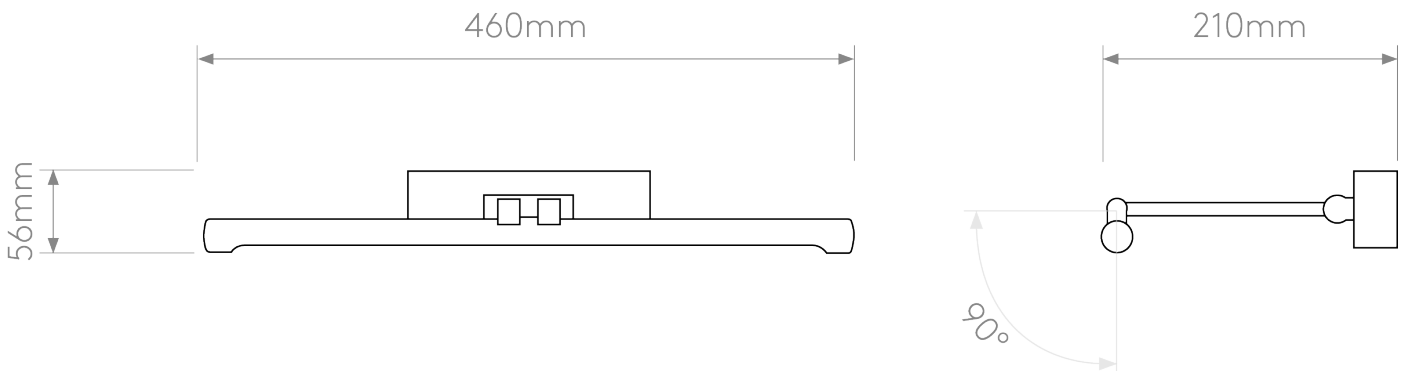

Astro Lighting - Goya 460 LED 1115007 - Brushed Nickel Picture Light

CONTACT