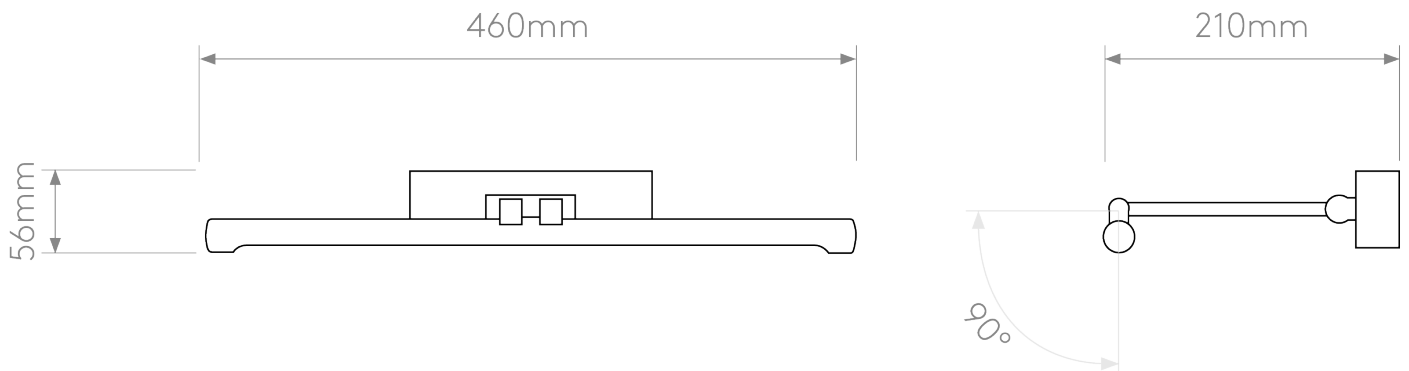

Astro Lighting - Goya 460 LED 1115008 - Polished Chrome Picture Light

CONTACT