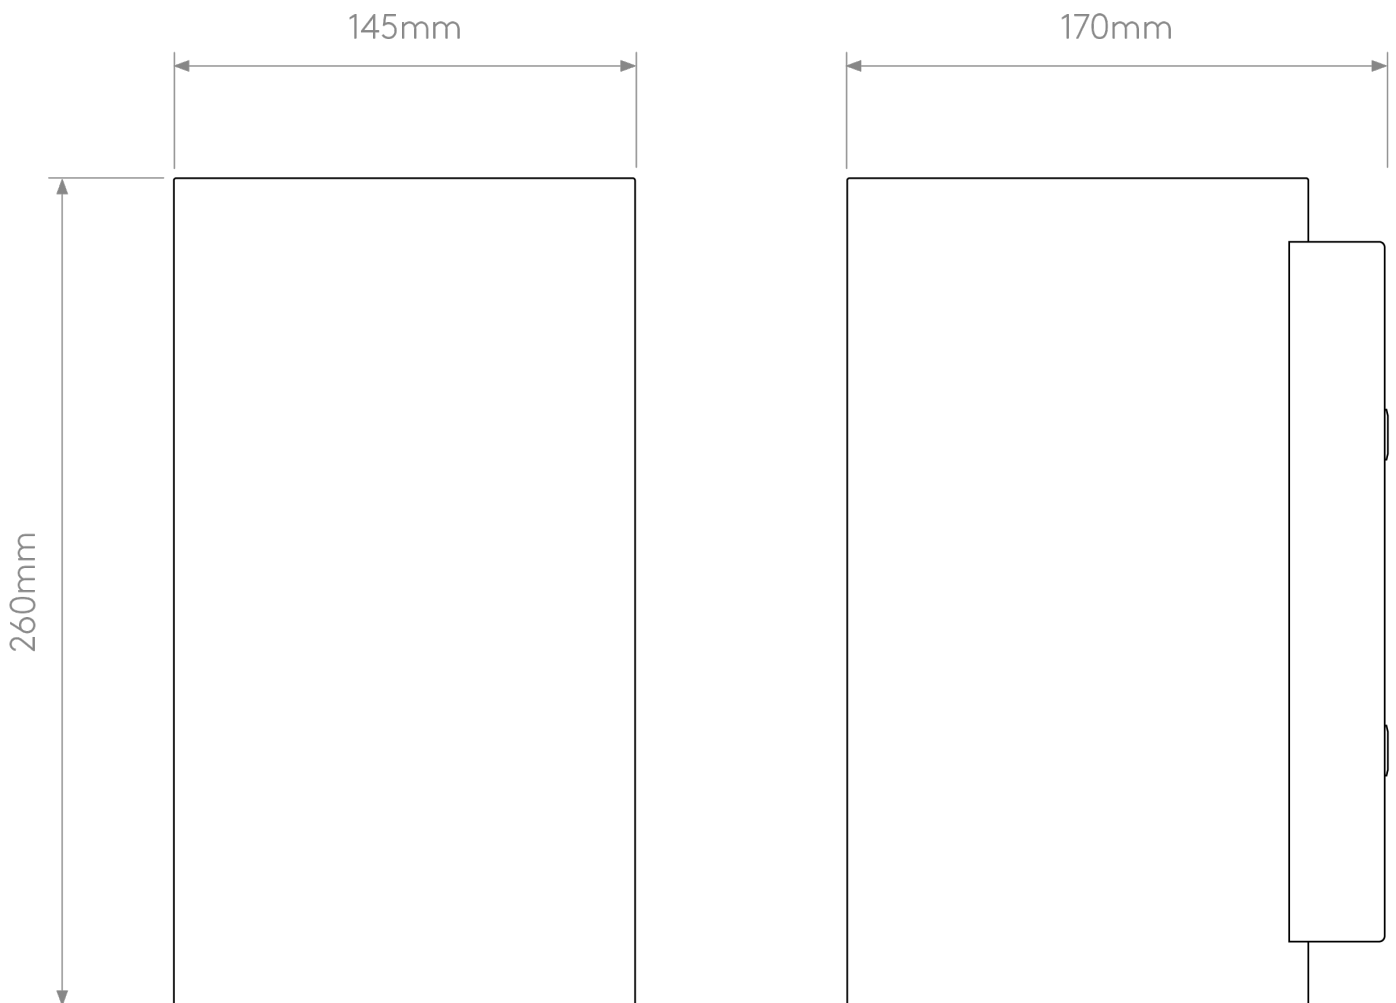

Astro Lighting - Cyl 260 1186002 - White Glass Wall Light

CONTACT