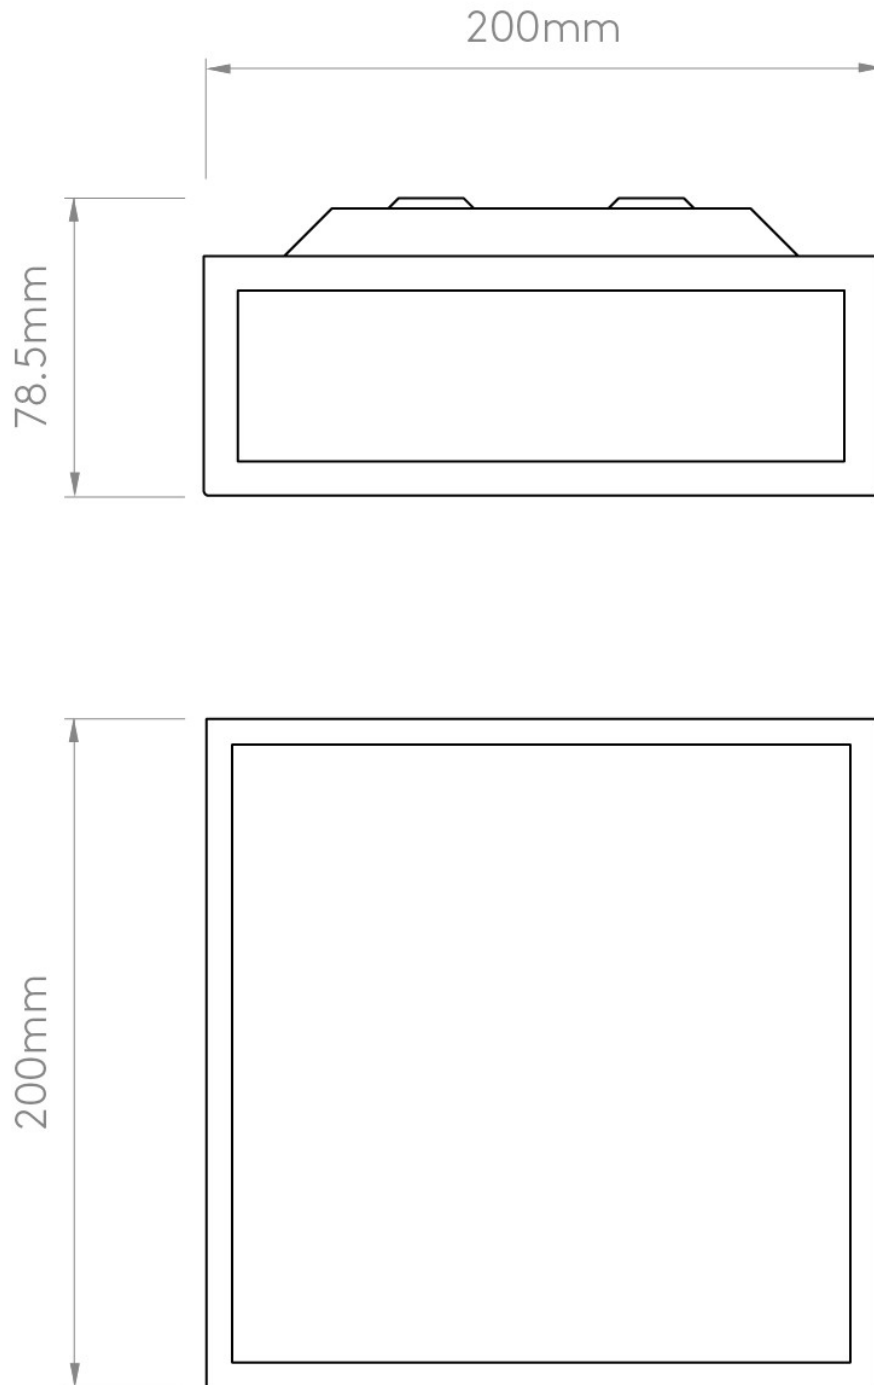

Astro Lighting - Mashiko 200 Square 1121009 - IP44 Polished Chrome Ceiling Light

**CONTACT**