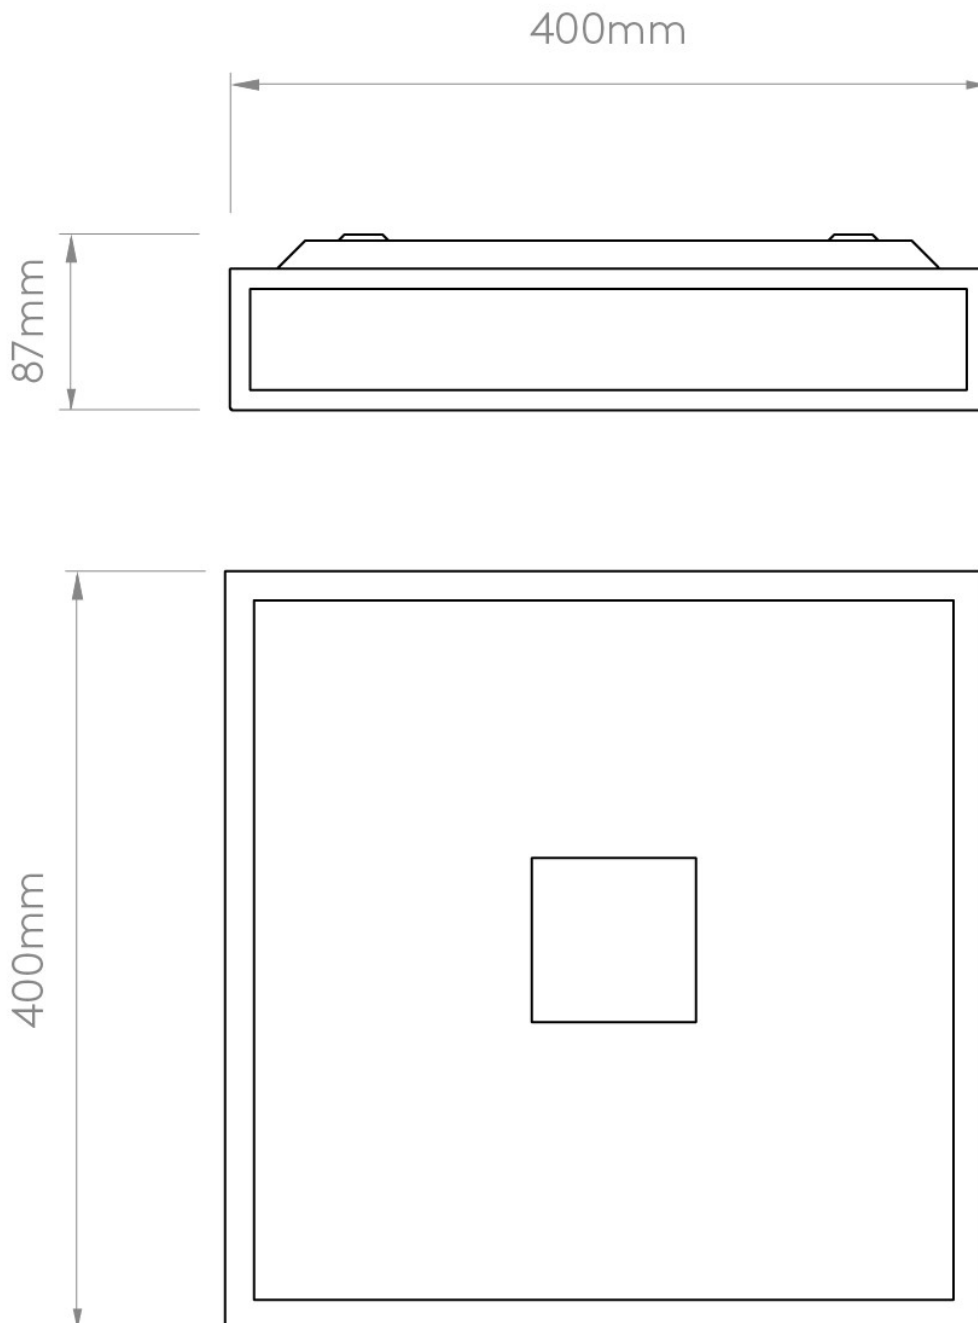

Astro Lighting - Mashiko 400 Square 1121010 - IP44 Polished Chrome Ceiling Light

CONTACT