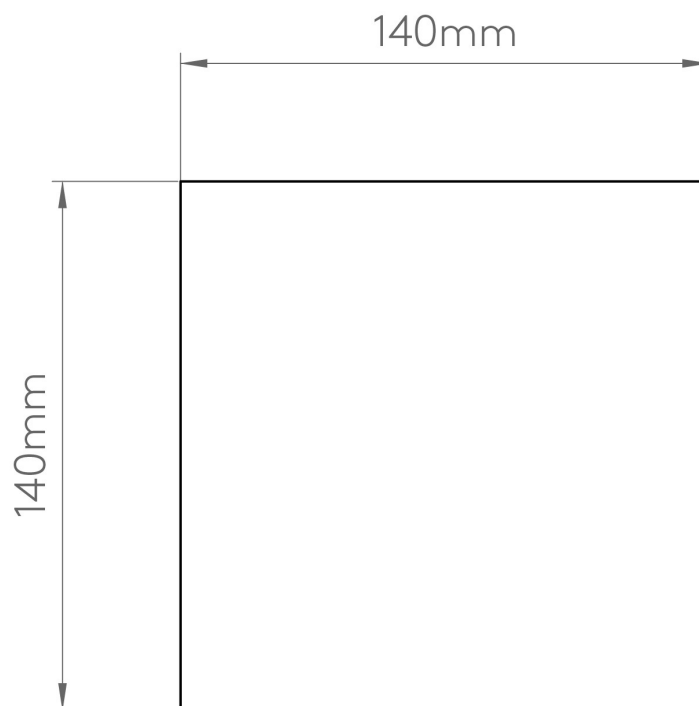

Astro Lighting - Pienza 140 1196001 - Plaster Wall Light

CONTACT