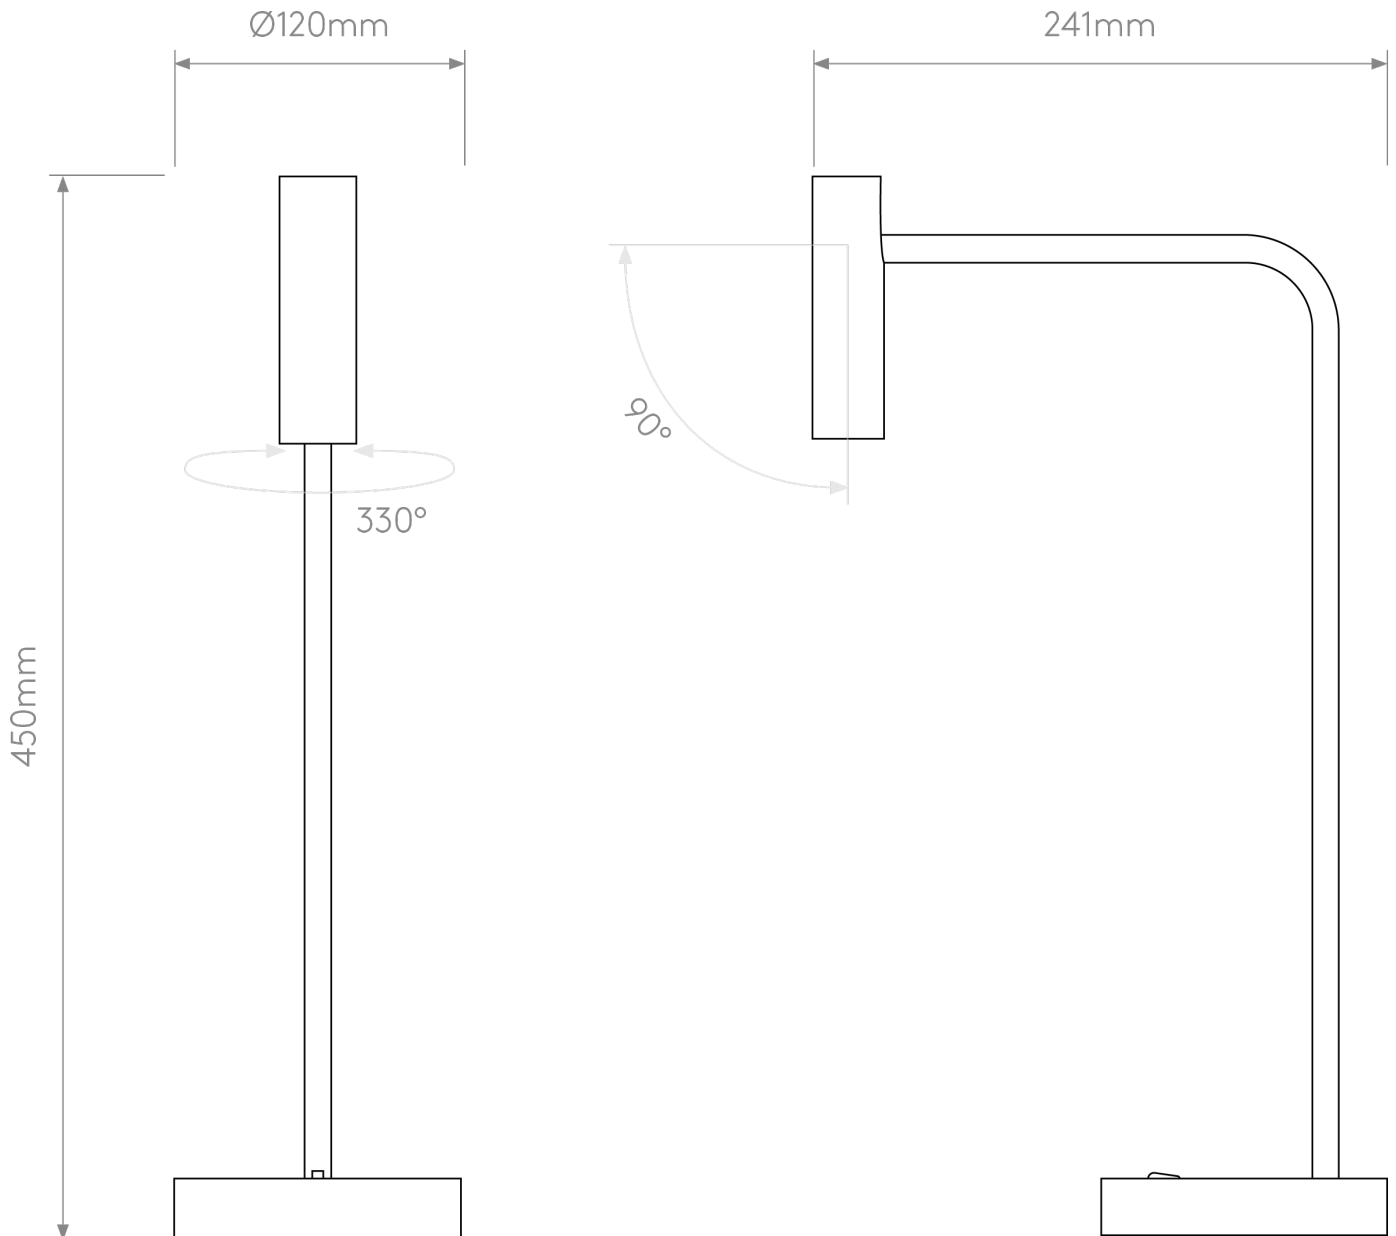

Astro Lighting - Enna - 1058106 - LED Gold Task Table Lamp

CONTACT