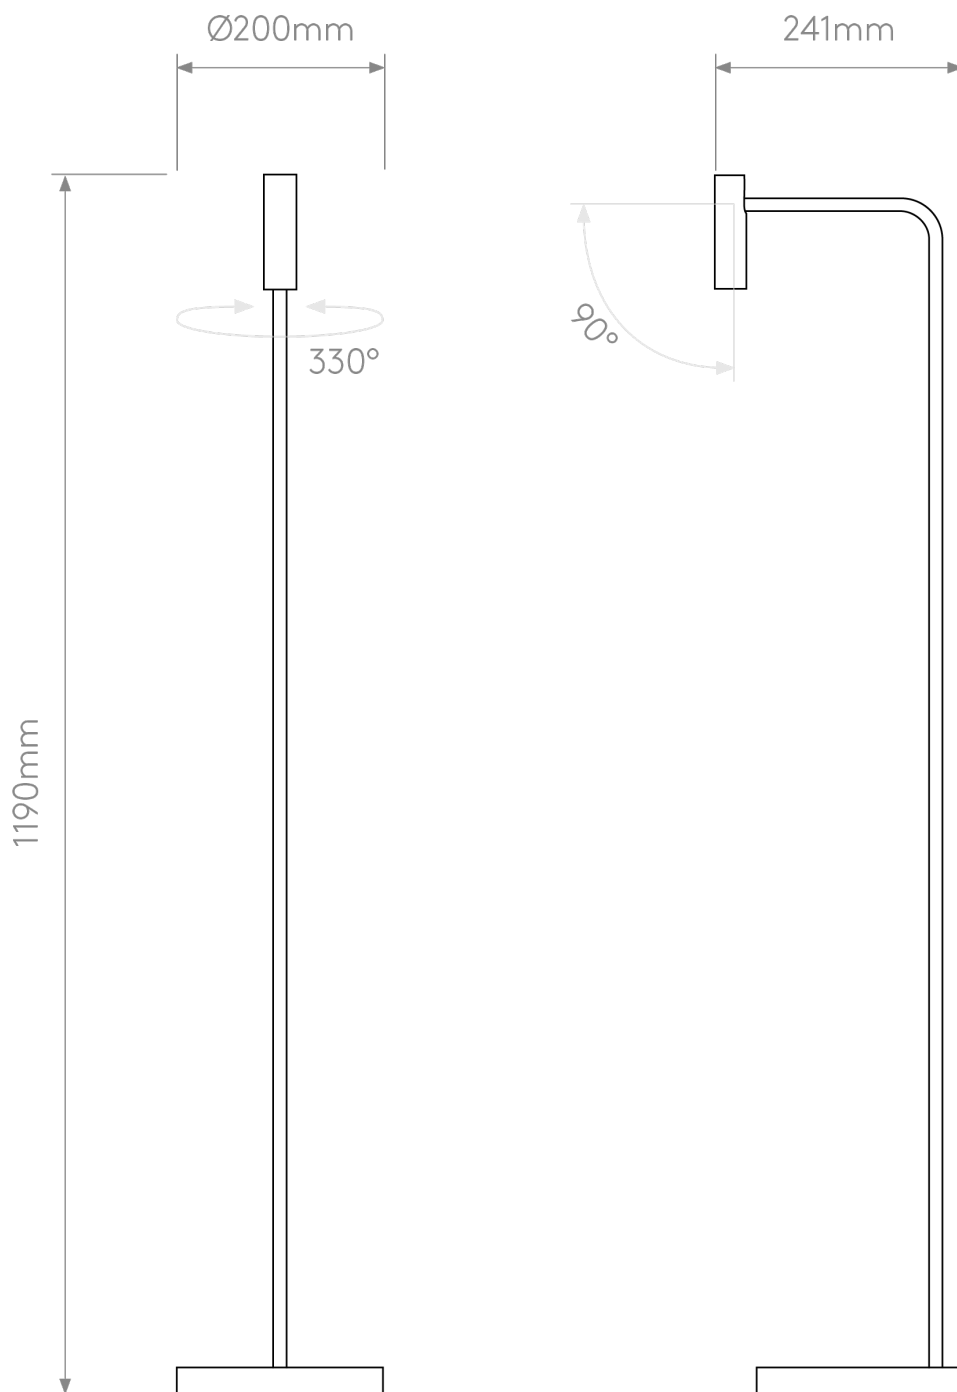

Astro Lighting - Enna - 1058107 - LED Gold Floor Reading Lamp

CONTACT