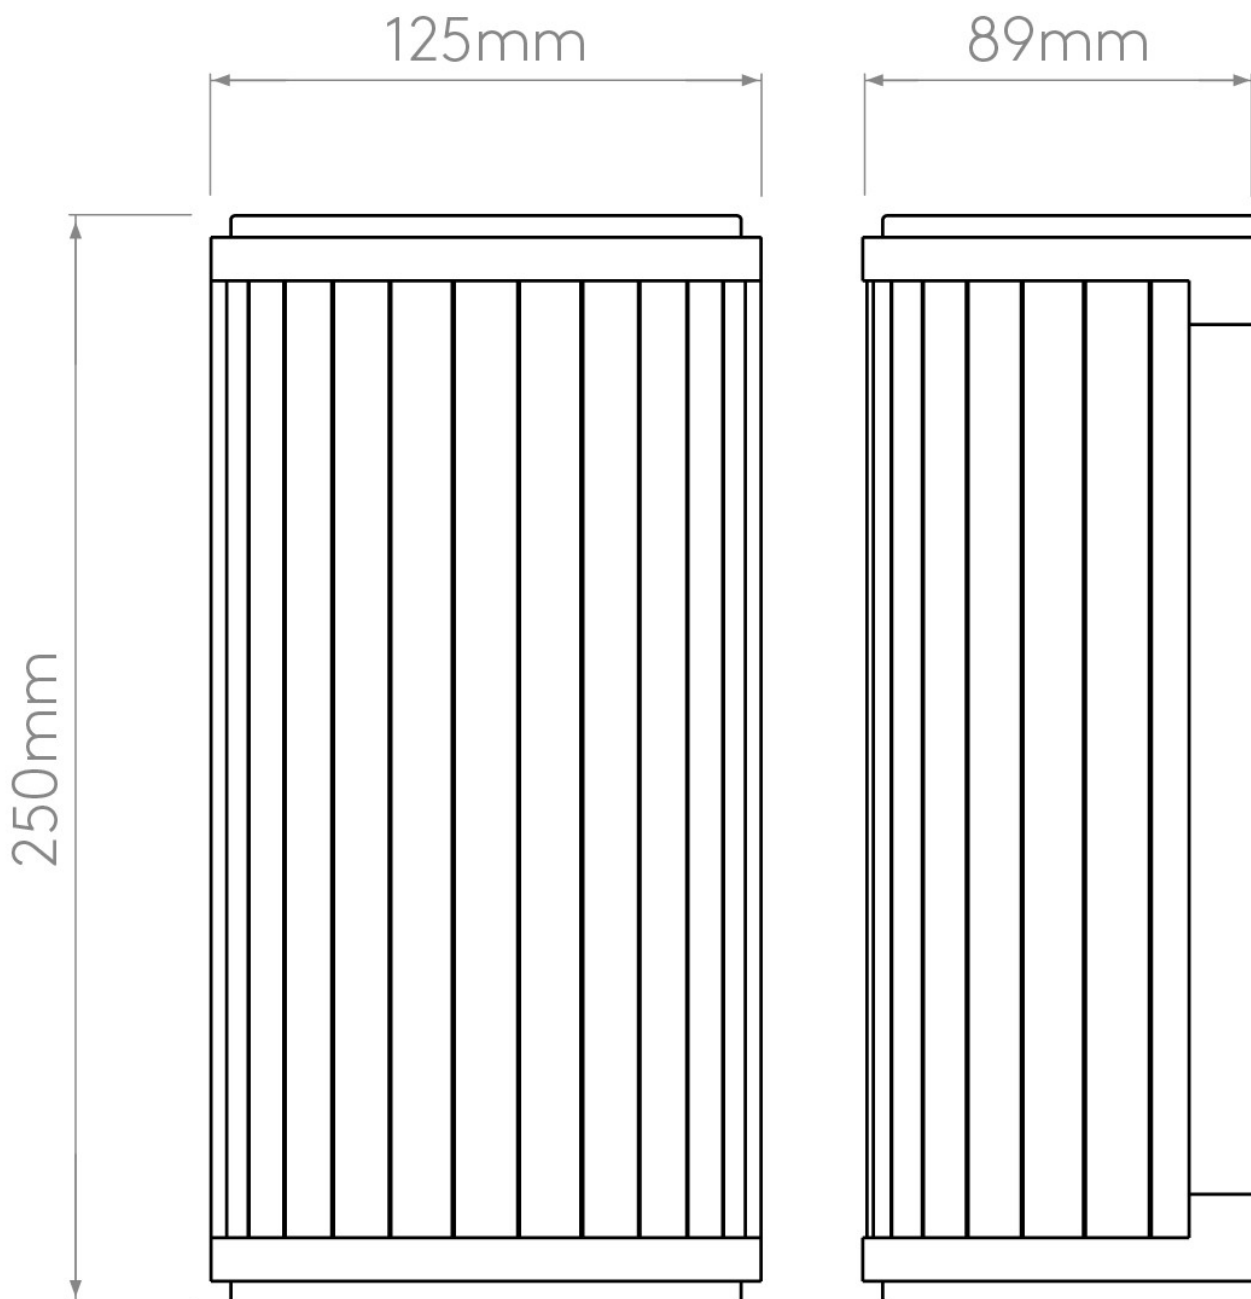

Astro Lighting - Monza Classic 250 1194003 - IP44 Polished Chrome Wall Light

CONTACT