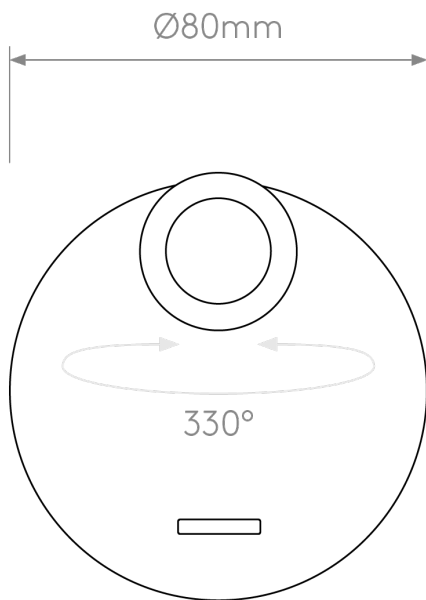

Astro Lighting - Enna - 1058108 - LED Gold Reading Wall Light

**CONTACT**