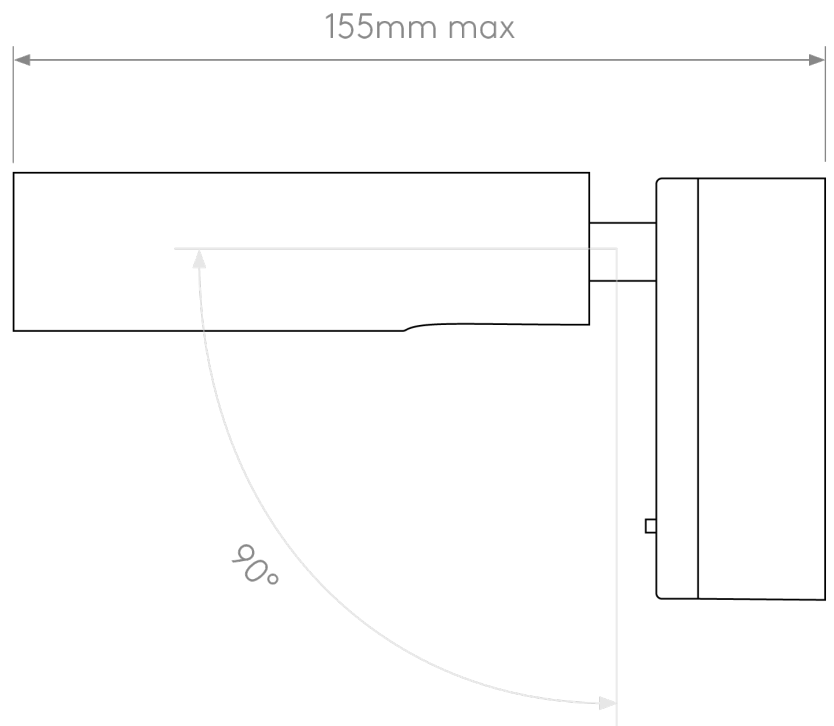

Astro Lighting - Enna - 1058108 - LED Gold Reading Wall Light

**CONTACT**