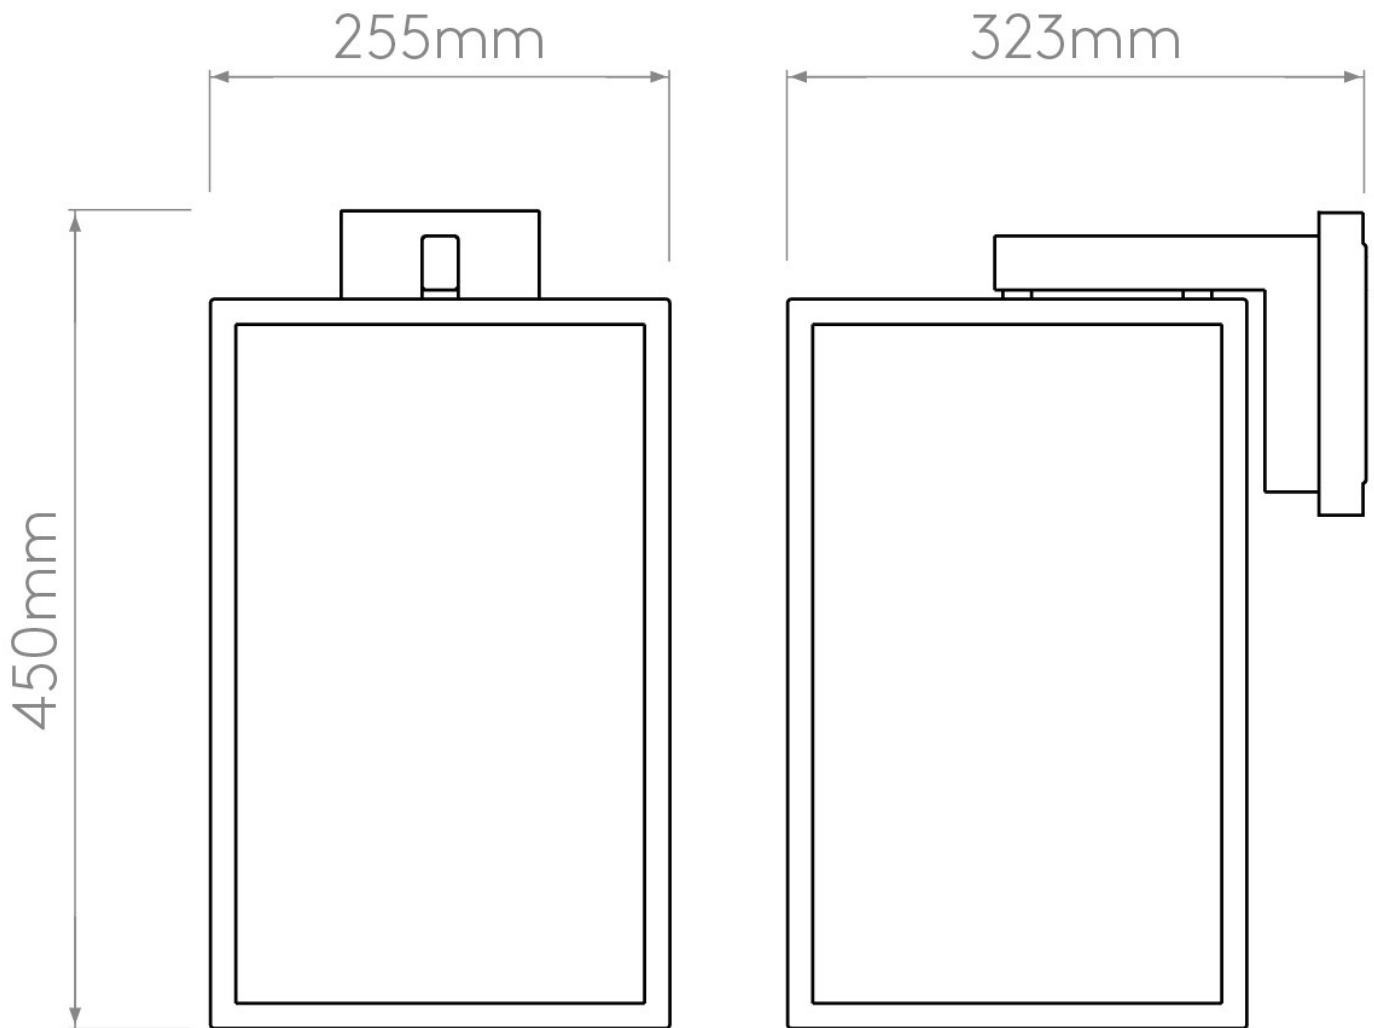

Astro Lighting - Box Lantern 450 1354007 - Textured Black Wall Light

CONTACT