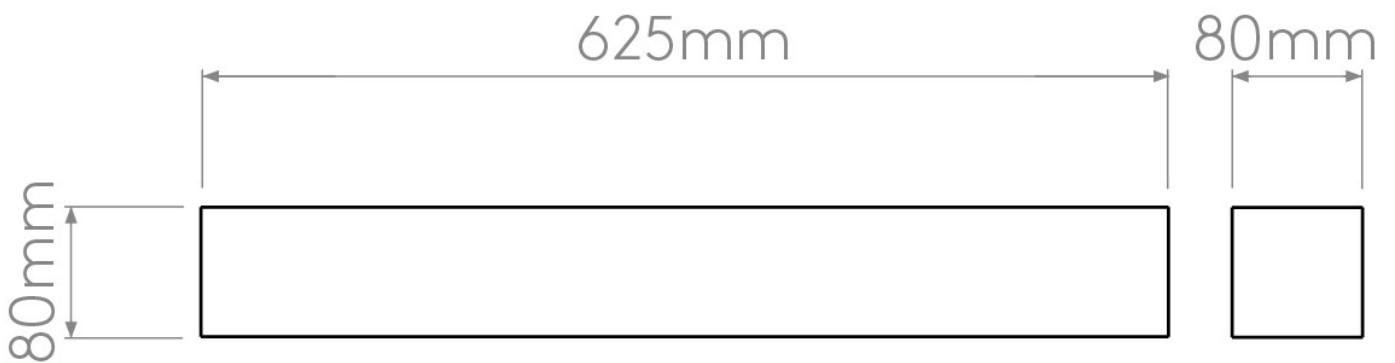

Astro Lighting - Parma 625 LED 1187027 - Plaster Wall Light

CONTACT