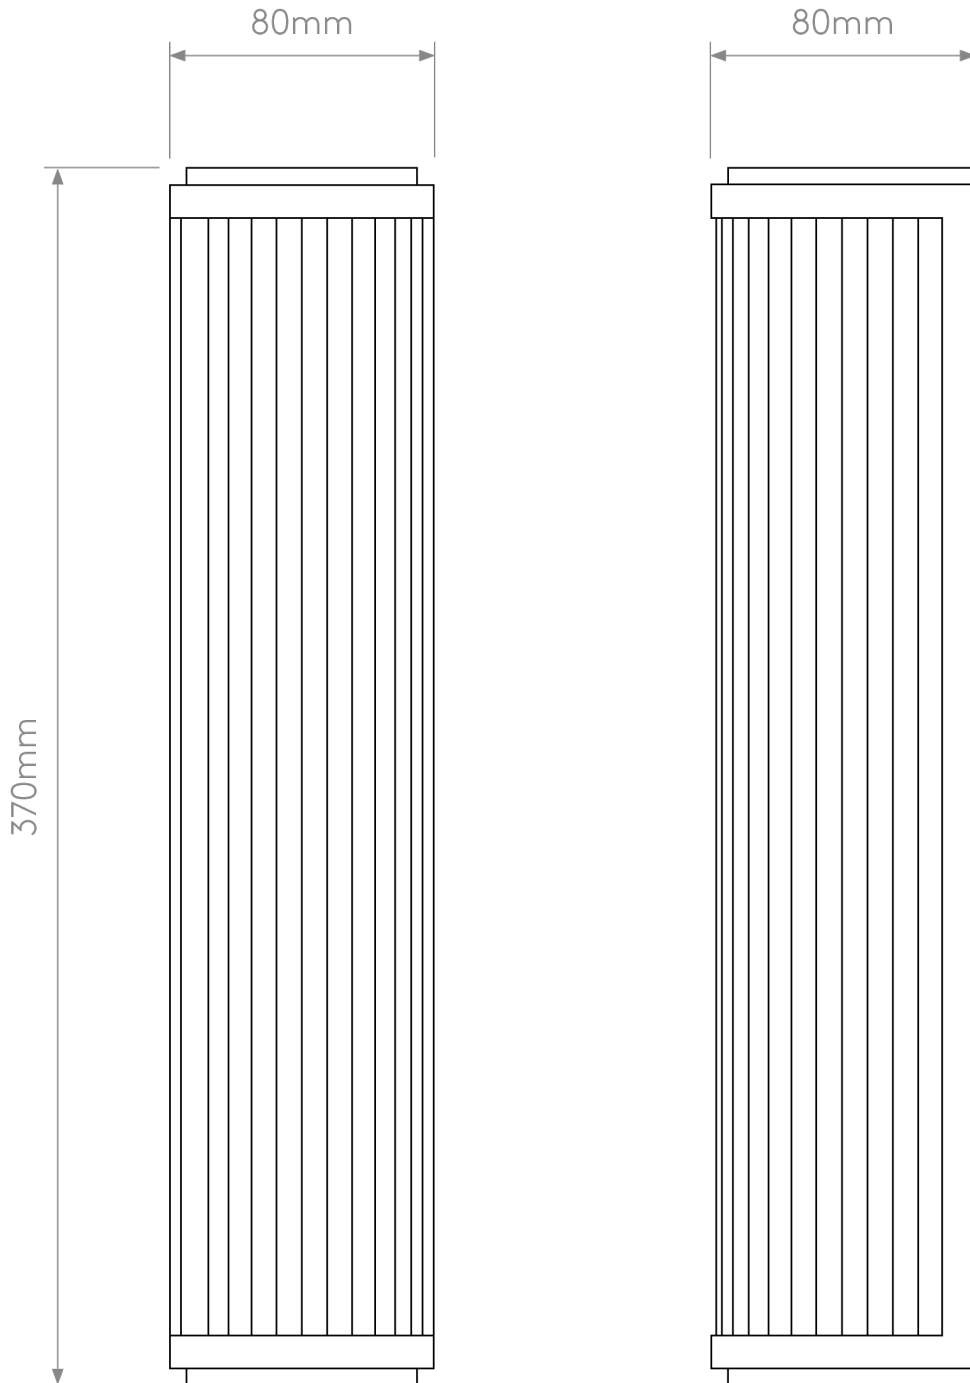

Astro Lighting - Versailles - 1380013 - LED Chrome Clear Ribbed Glass IP44 Bathroom Strip Wall Light

**CONTACT**