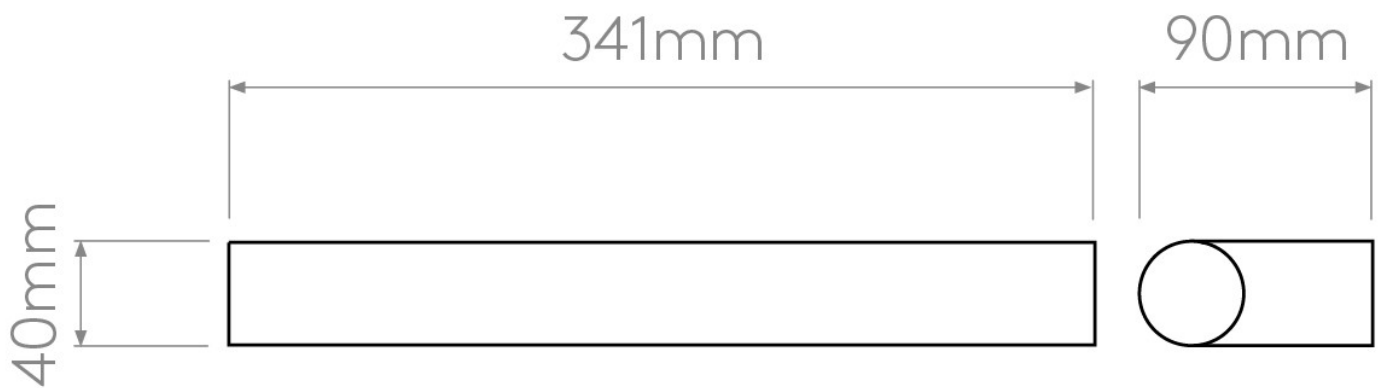

Astro Lighting - Dio 1305006 - IP44 Polished Chrome Wall Light

CONTACT