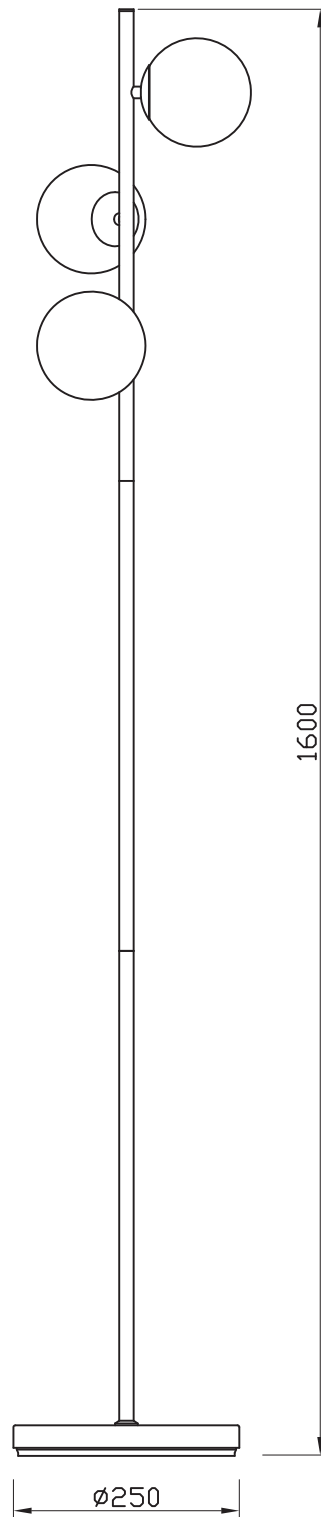

Satin Brass Floor Lamp with Opal Globe Shades

LIGHT SOURCE DATA

- 3 x 40W Max G9 Halogen (required)
- Lamp direction - Indirect
- Lamp shape - Capsule
- Non-dimmable
- Energy class: Not applicable

DIMENSION DATA

- Height 1600mm
- Diameter 250mm

- Weight 4.98kg

SPECIFICATION

- Manufacturer warranty for 2 years from date of purchase
- Satin brass plate and opal glass
- IP20
- In-line On/Off Foot Switch
- Class II - Double Insulated, No Earth
- 240V
- Assembly required? Yes
- Black PVC cable, 2000mm from black plug to base
- UKCA Marking, Energy Efficient, Energy Saving

CERTIFICATION

CONTACT

www.firstchoicelighting.co.uk

info@firstchoicelighting.co.uk

FCL-10448

Satin Brass Floor Lamp with Opal Globe Shades

CERTIFICATION

CONTACT