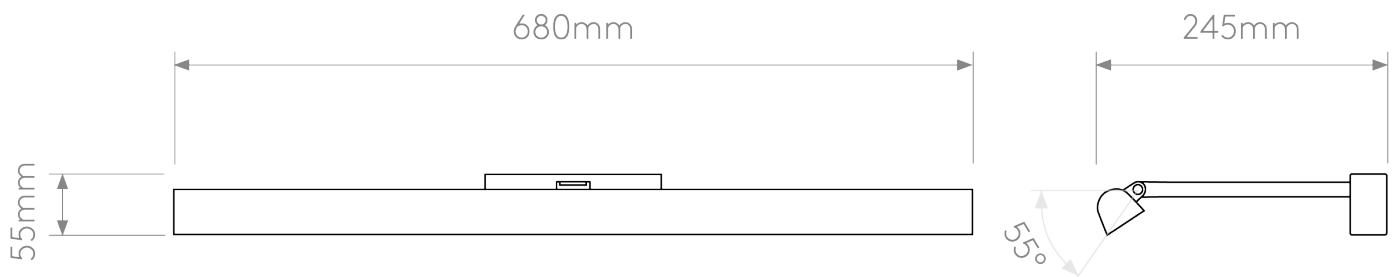

Astro Lighting - Renoir 680 1371015 - Matt Nickel Picture Light

**CONTACT**