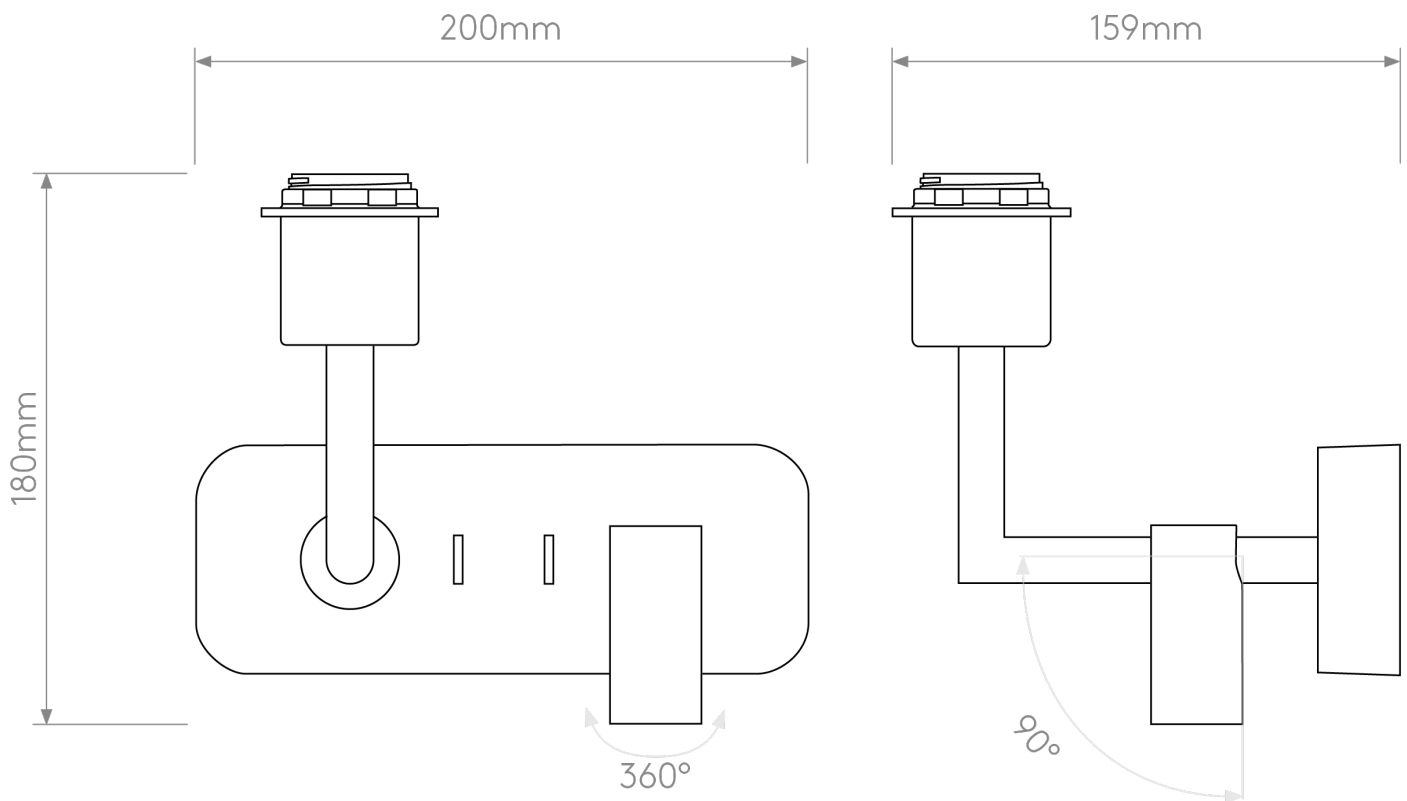

Astro Lighting - Side by Side - 1406002 - Black Reading Wall Light

**CONTACT**