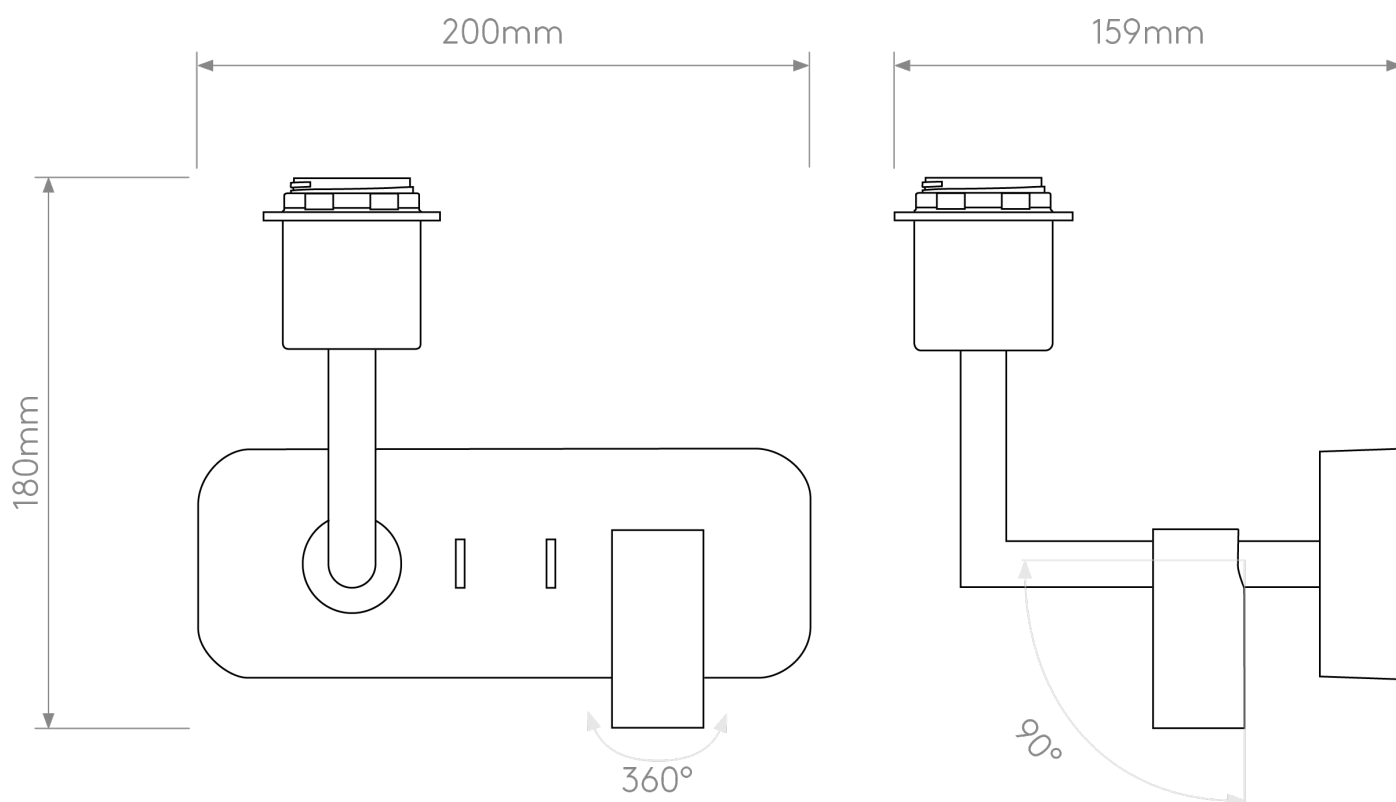

Astro Lighting - Side by Side - 1406002 & 5018035 - Black White Reading Wall Light

CONTACT