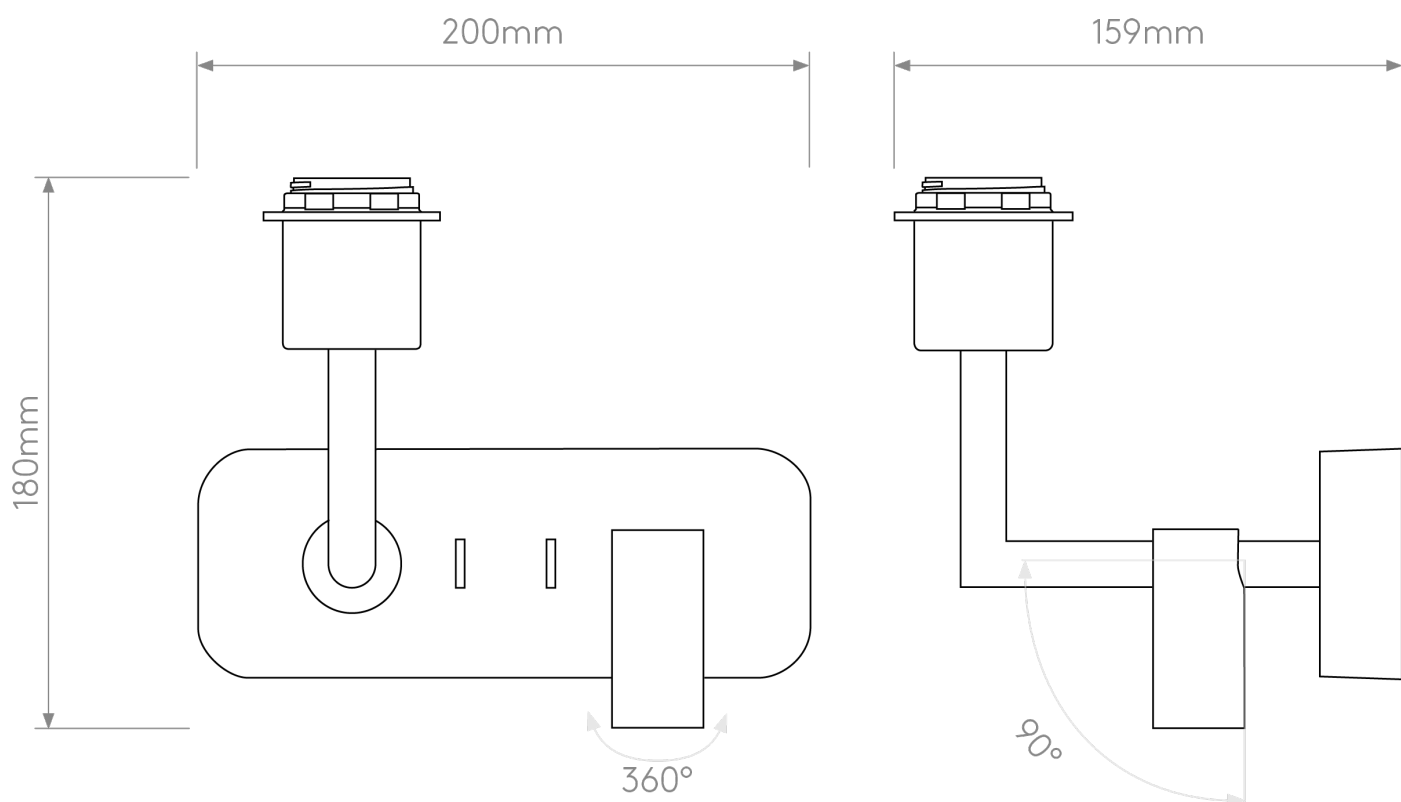

Astro Lighting - Side by Side - 1406002 & 5018037 - Black Putty Reading Wall Light

CONTACT