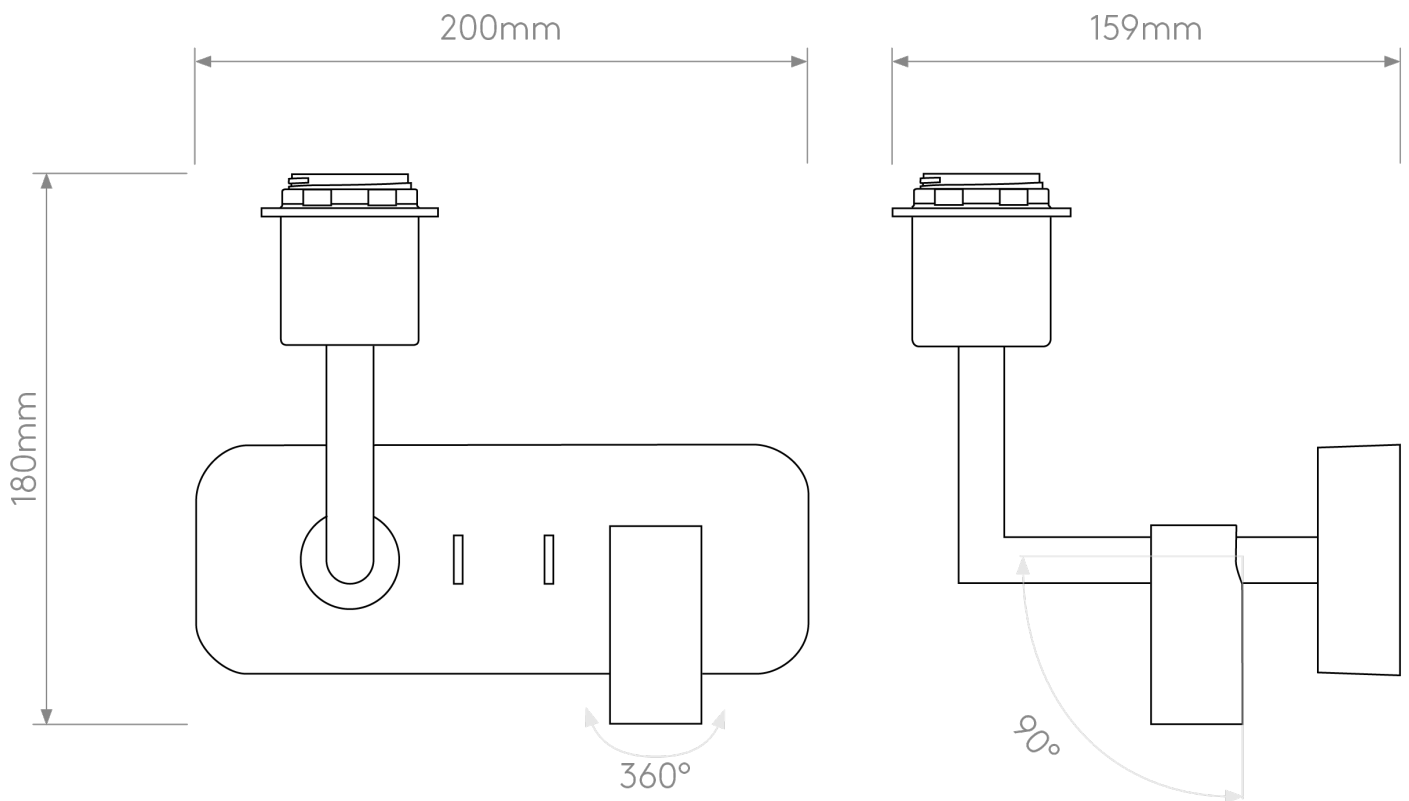

Astro Lighting - Side by Side - 1406002 & 5035003 - Black White Reading Wall Light

**CONTACT**