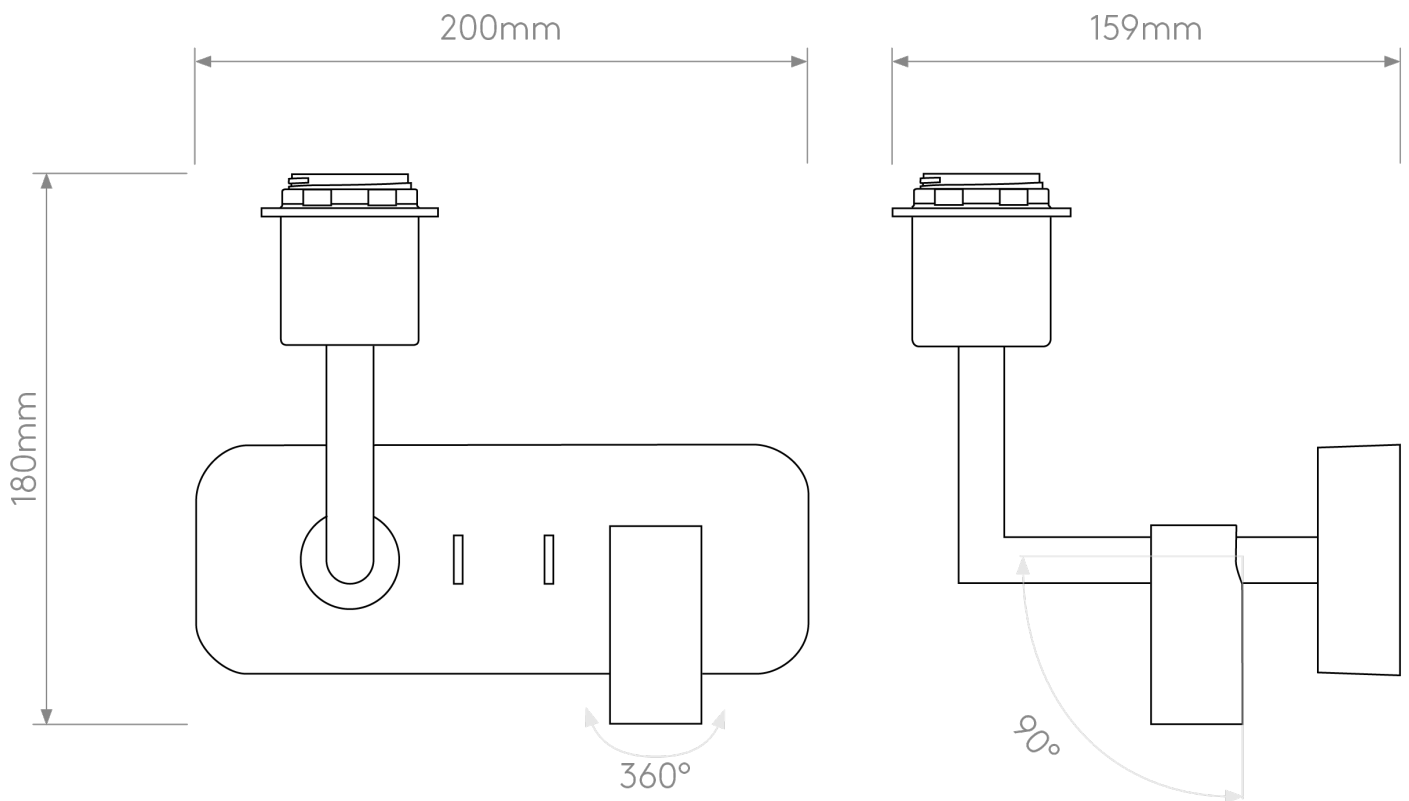

Astro Lighting - Side by Side - 1406002 & 5035004 - Black Reading Wall Light

CONTACT