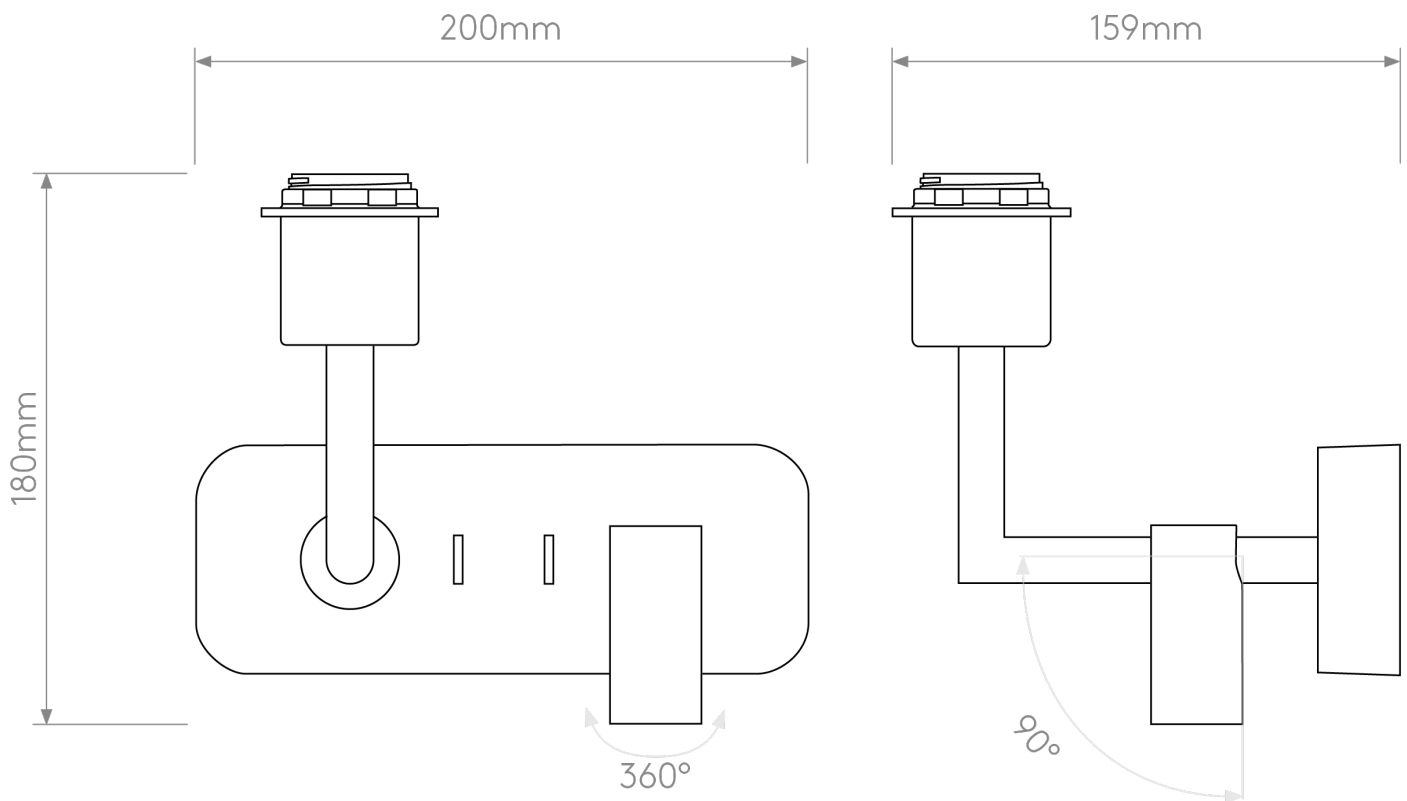

Astro Lighting - Side by Side - 1406002 & 5035005 - Black Putty Reading Wall Light

CONTACT