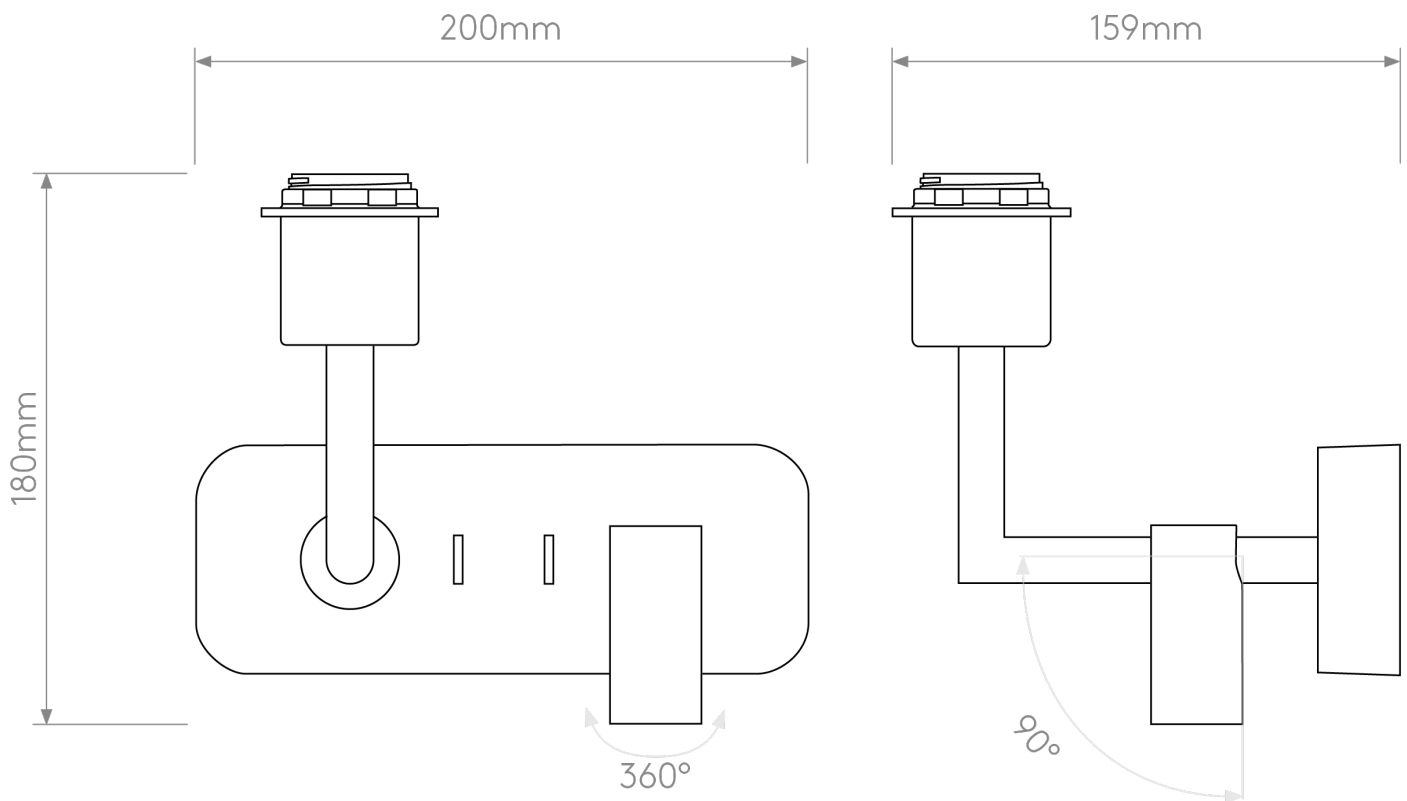

Astro Lighting - Side by Side - 1406003 - Nickel Excluding Shade Reading Wall Light

**CONTACT**