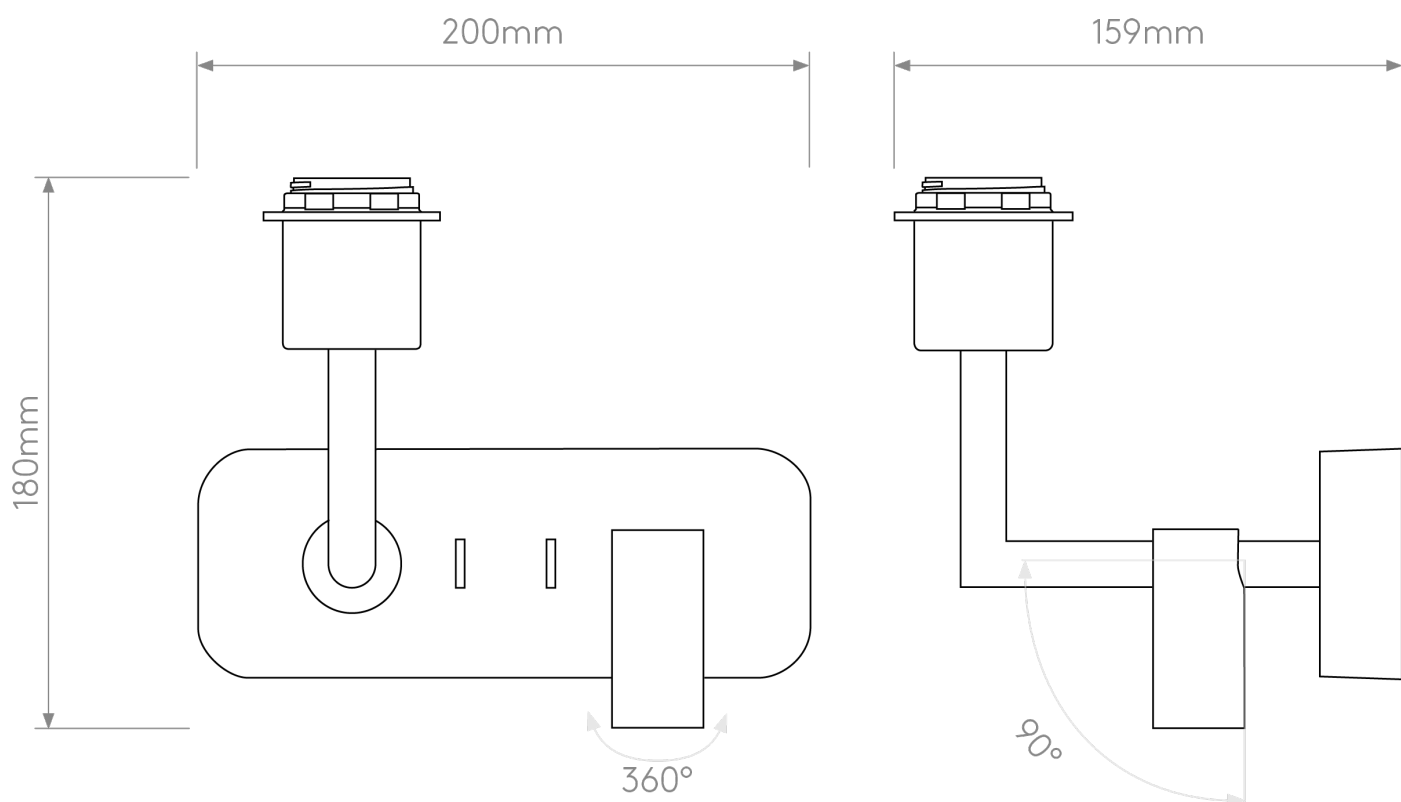

Astro Lighting - Side by Side - 1406003 & 5018035 - Nickel White Reading Wall Light

CONTACT