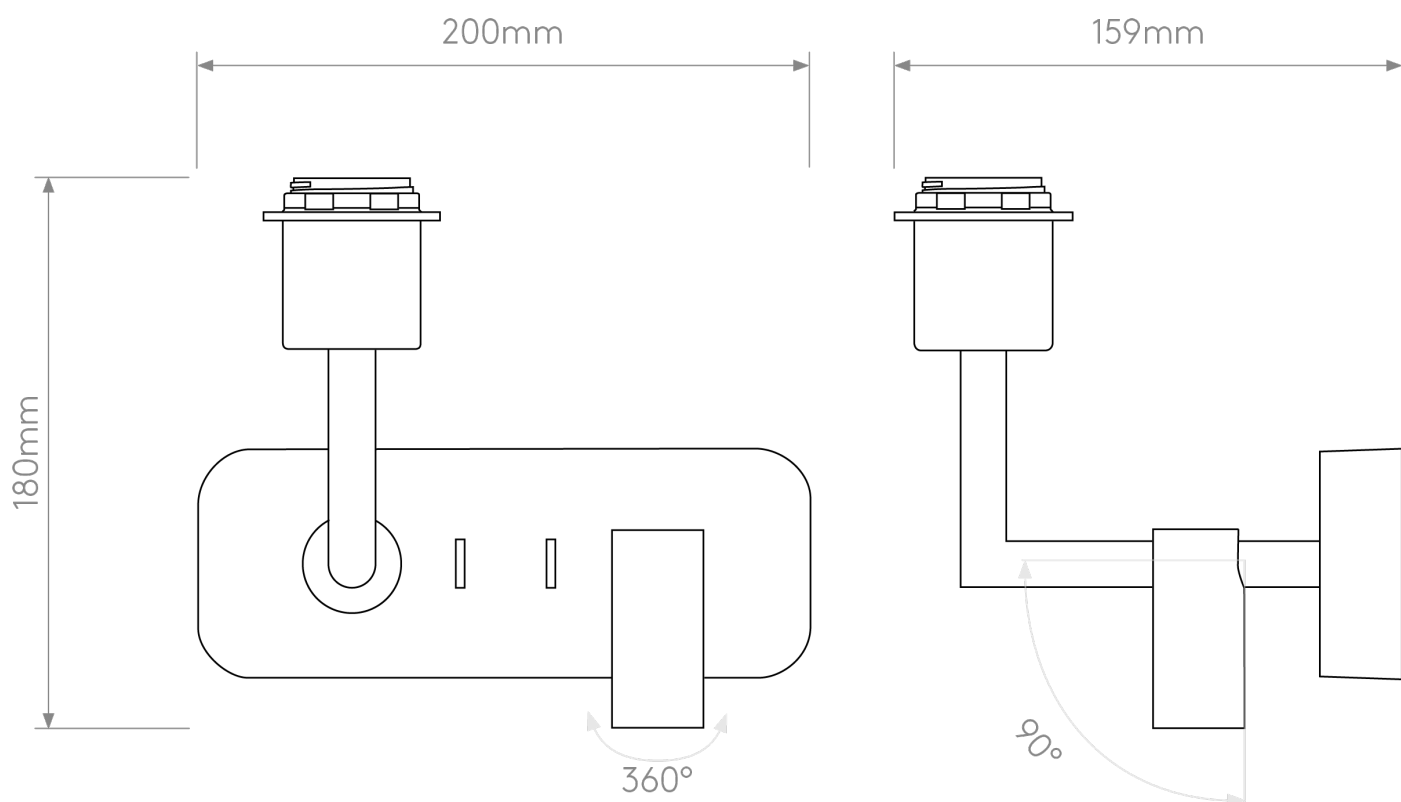

Astro Lighting - Side by Side - 1406003 & 5018037 - Nickel Putty Reading Wall Light

CONTACT