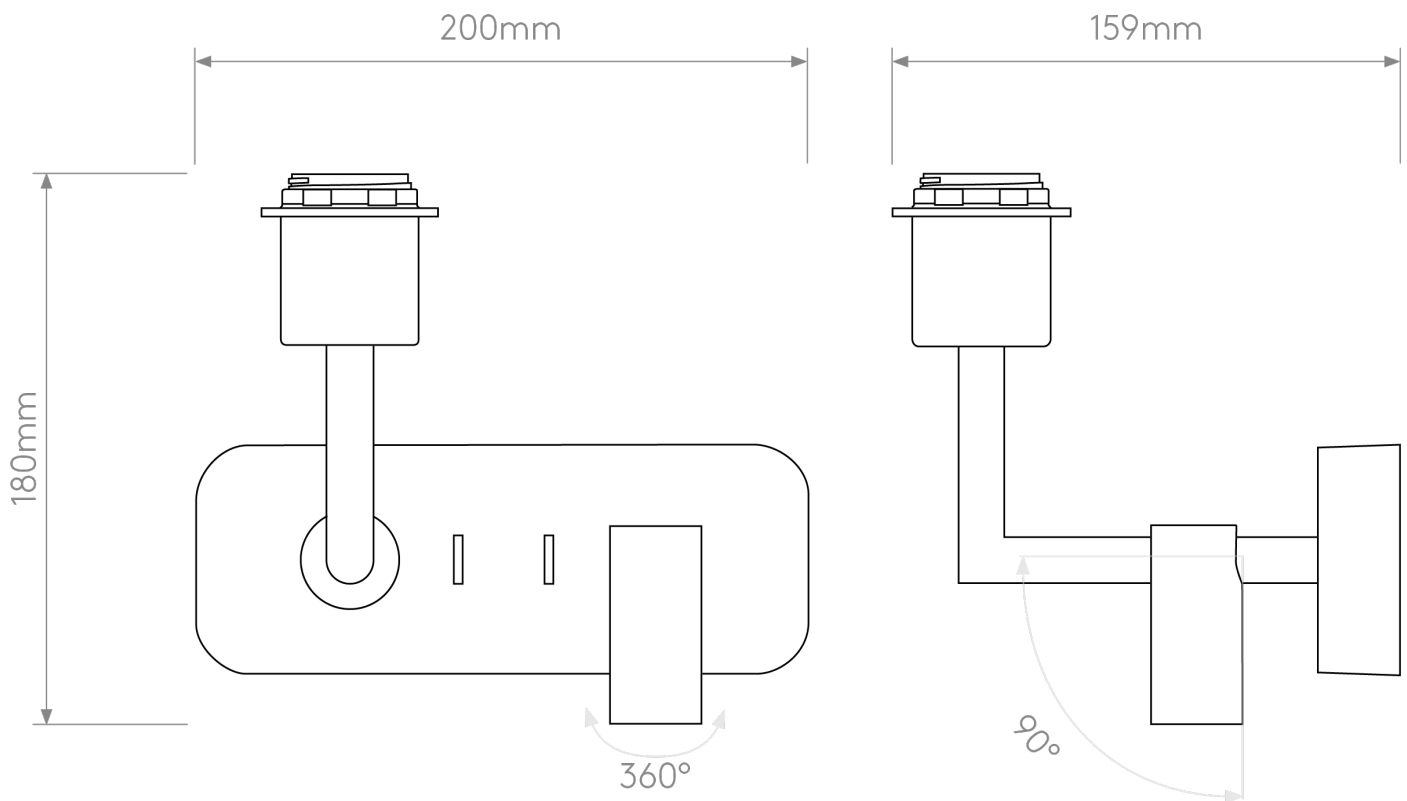

Astro Lighting - Side by Side - 1406003 & 5035003 - Nickel White Reading Wall Light