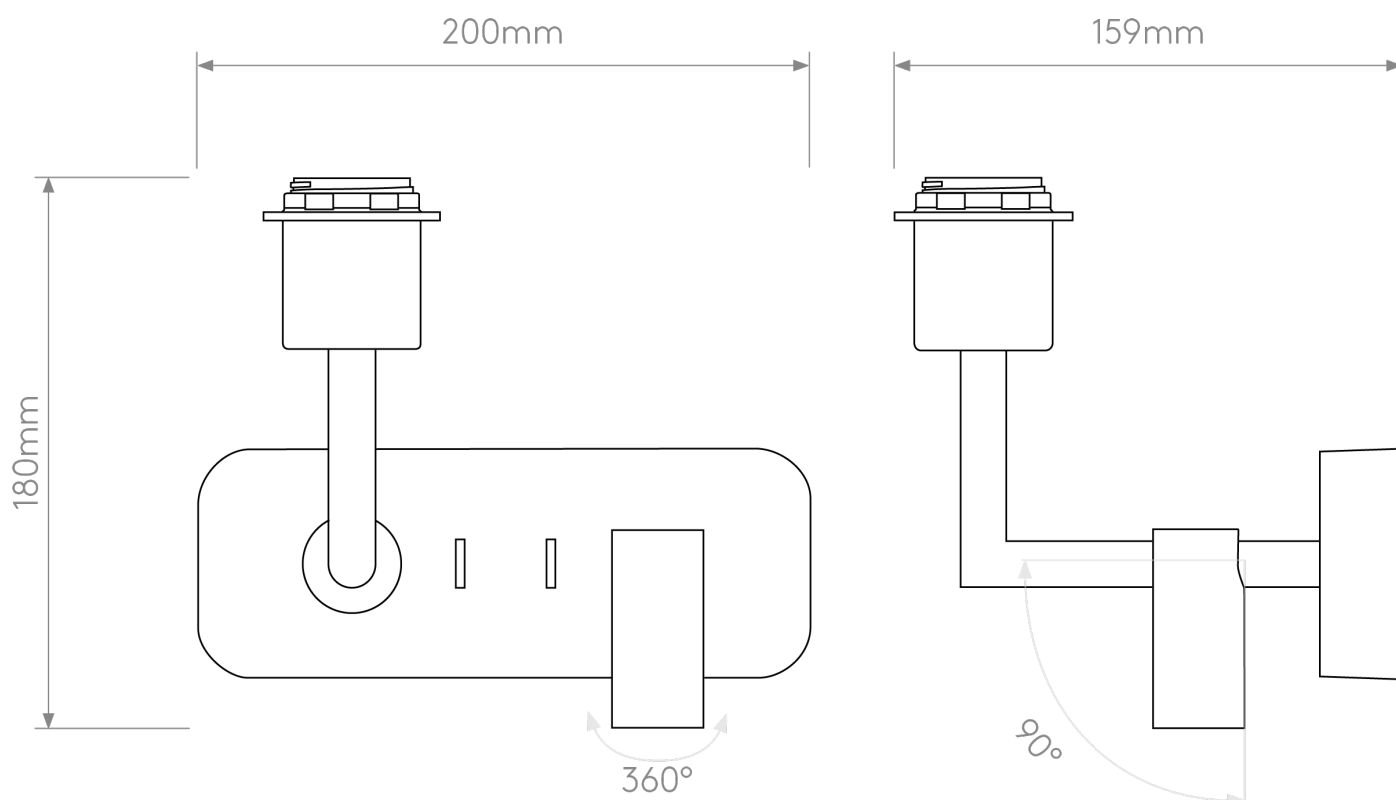

Astro Lighting - Side by Side - 1406003 & 5035004 - Nickel Black Reading Wall Light

CONTACT