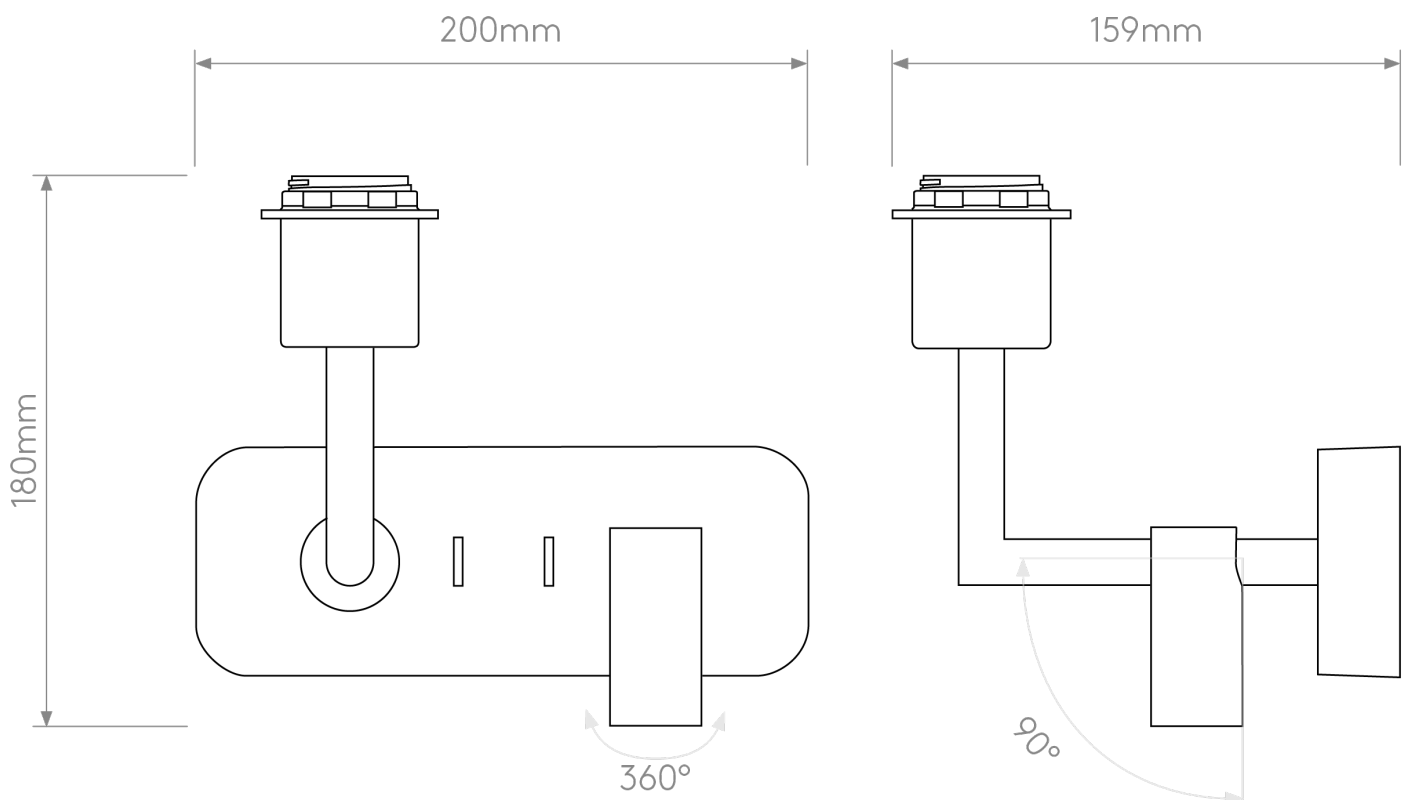

Astro Lighting - Side by Side - 1406003 & 5035005 - Nickel Putty Reading Wall Light

CONTACT