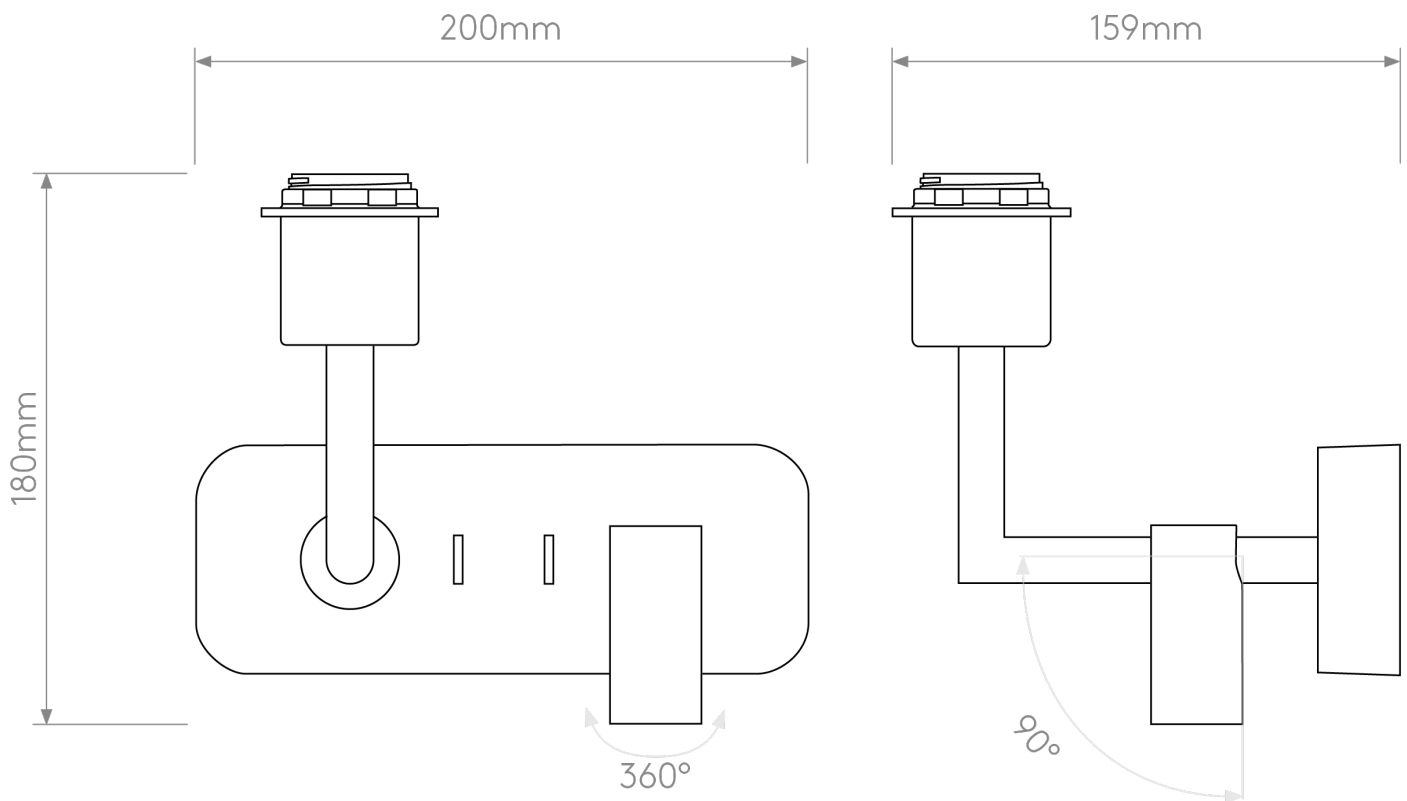

Astro Lighting - Side by Side - 1406004 - Bronze Excluding Shade Reading Wall Light

CONTACT