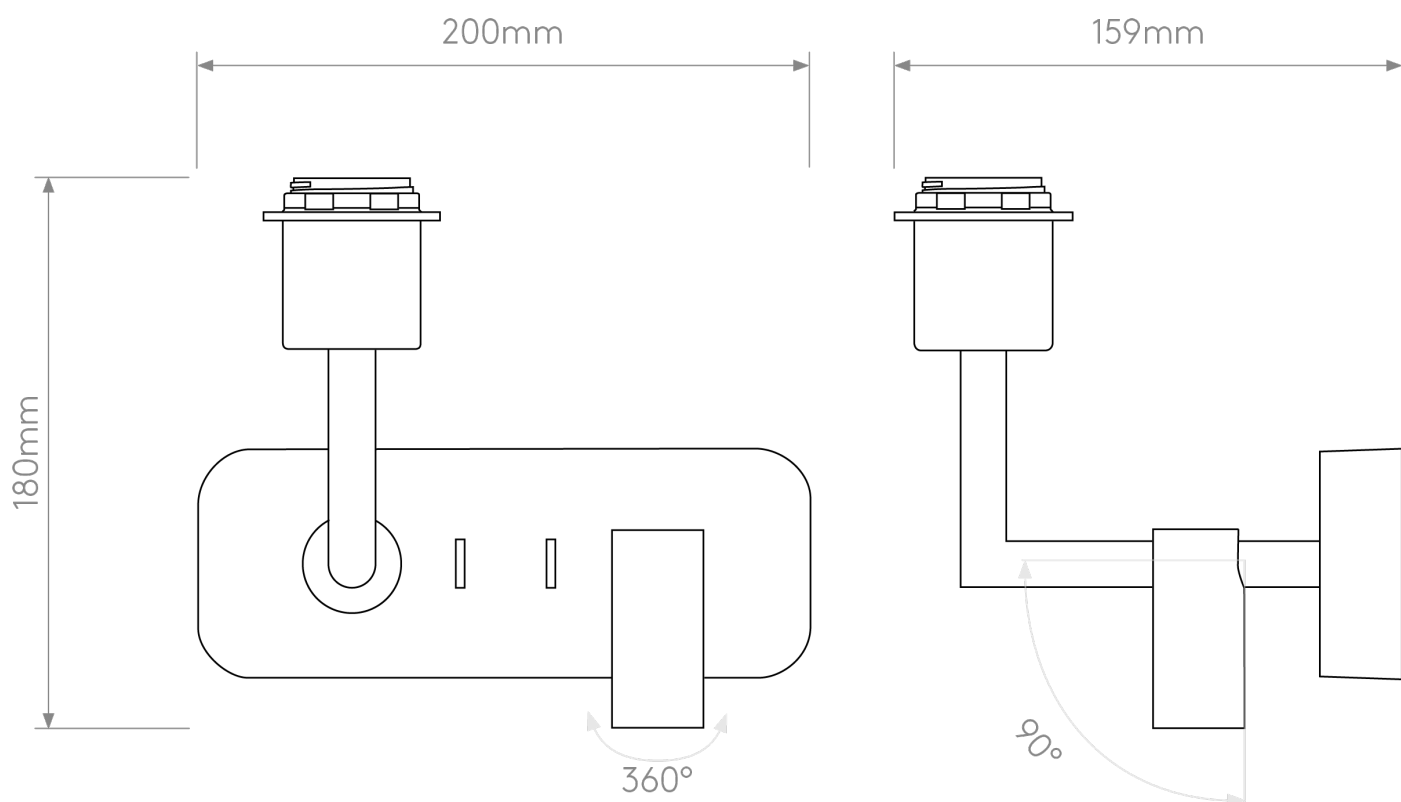

Astro Lighting - Side by Side - 1406004 & 5018035 - Bronze White Reading Wall Light

**CONTACT**