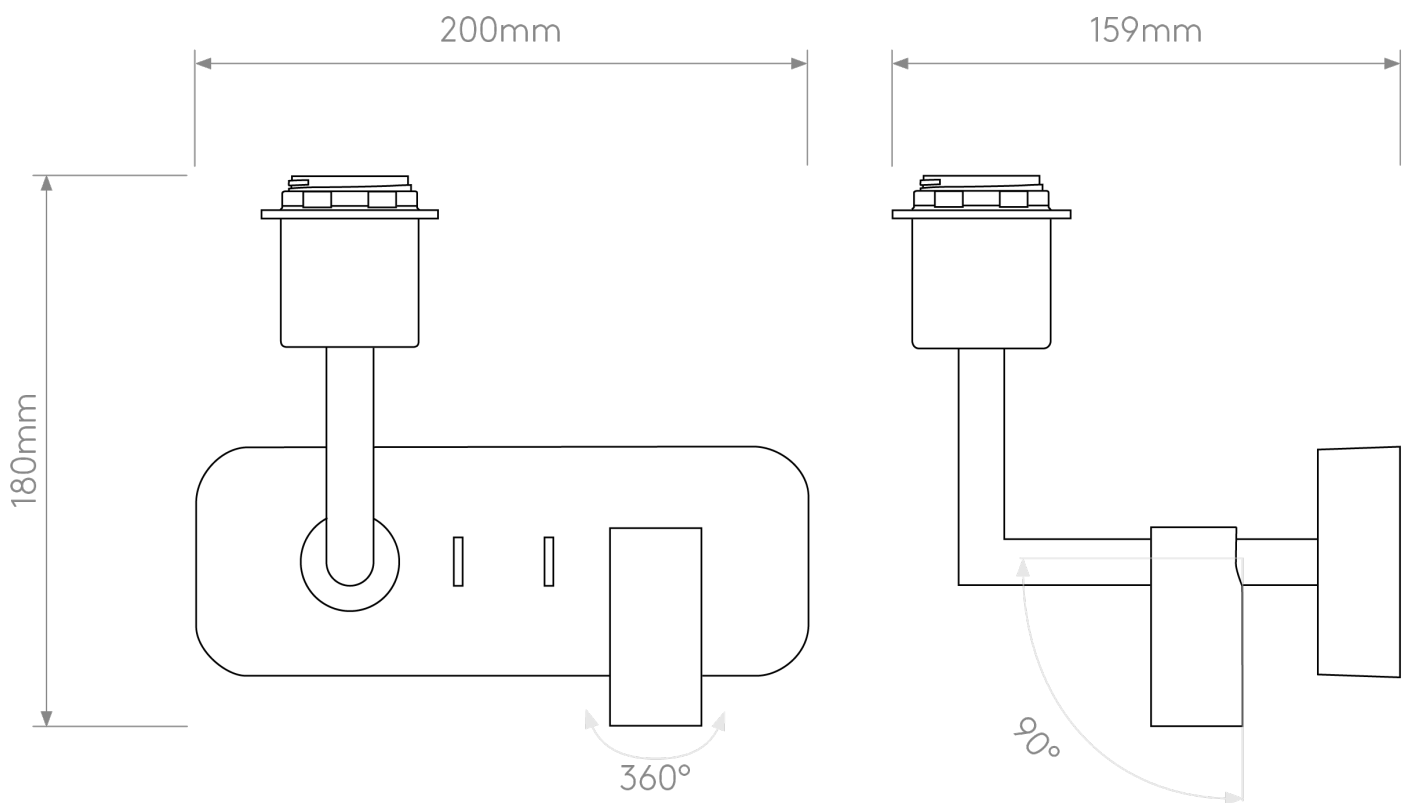

Astro Lighting - Side by Side - 1406004 & 5018037 - Bronze Putty Reading Wall Light

CONTACT