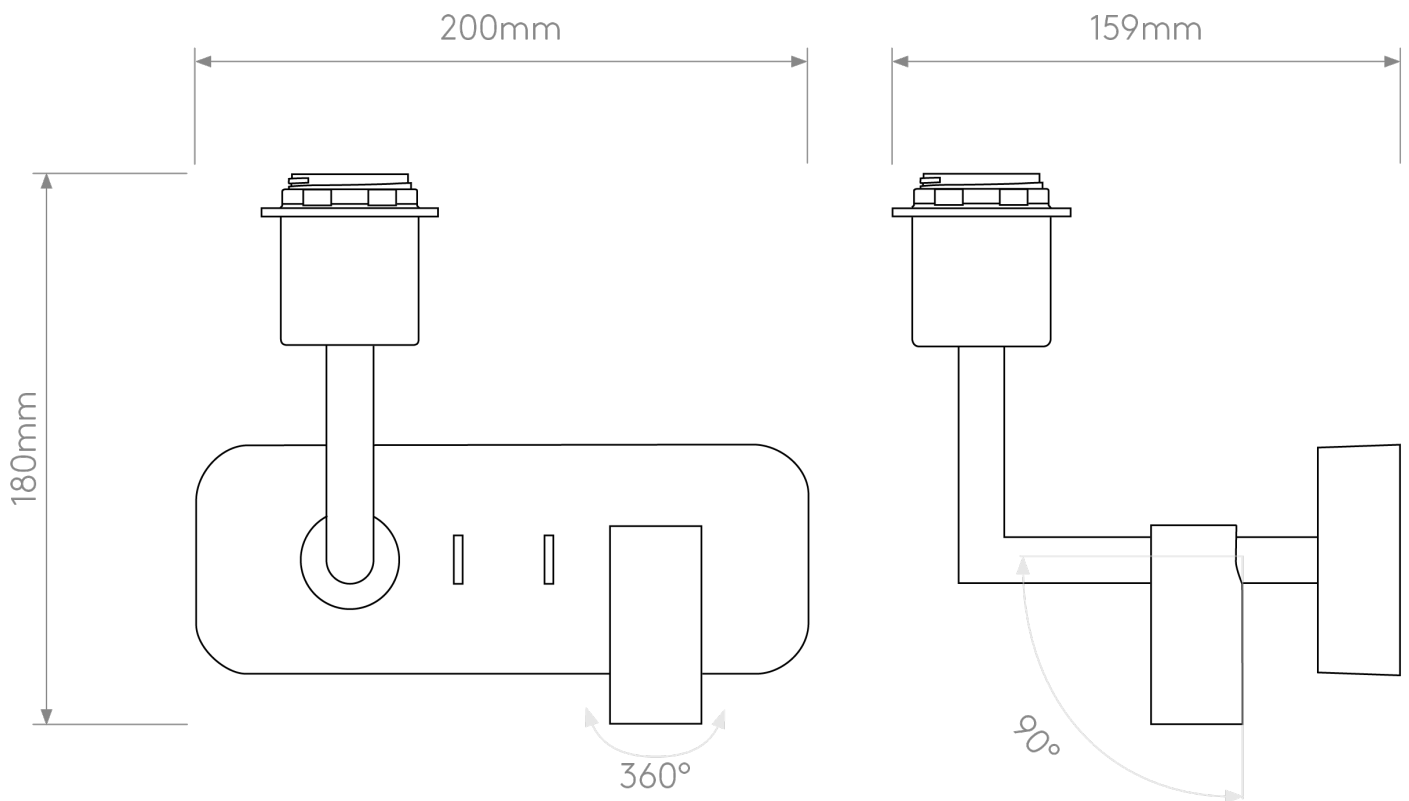

Astro Lighting - Side by Side - 1406004 & 5035003 - Bronze White Reading Wall Light

**CONTACT**