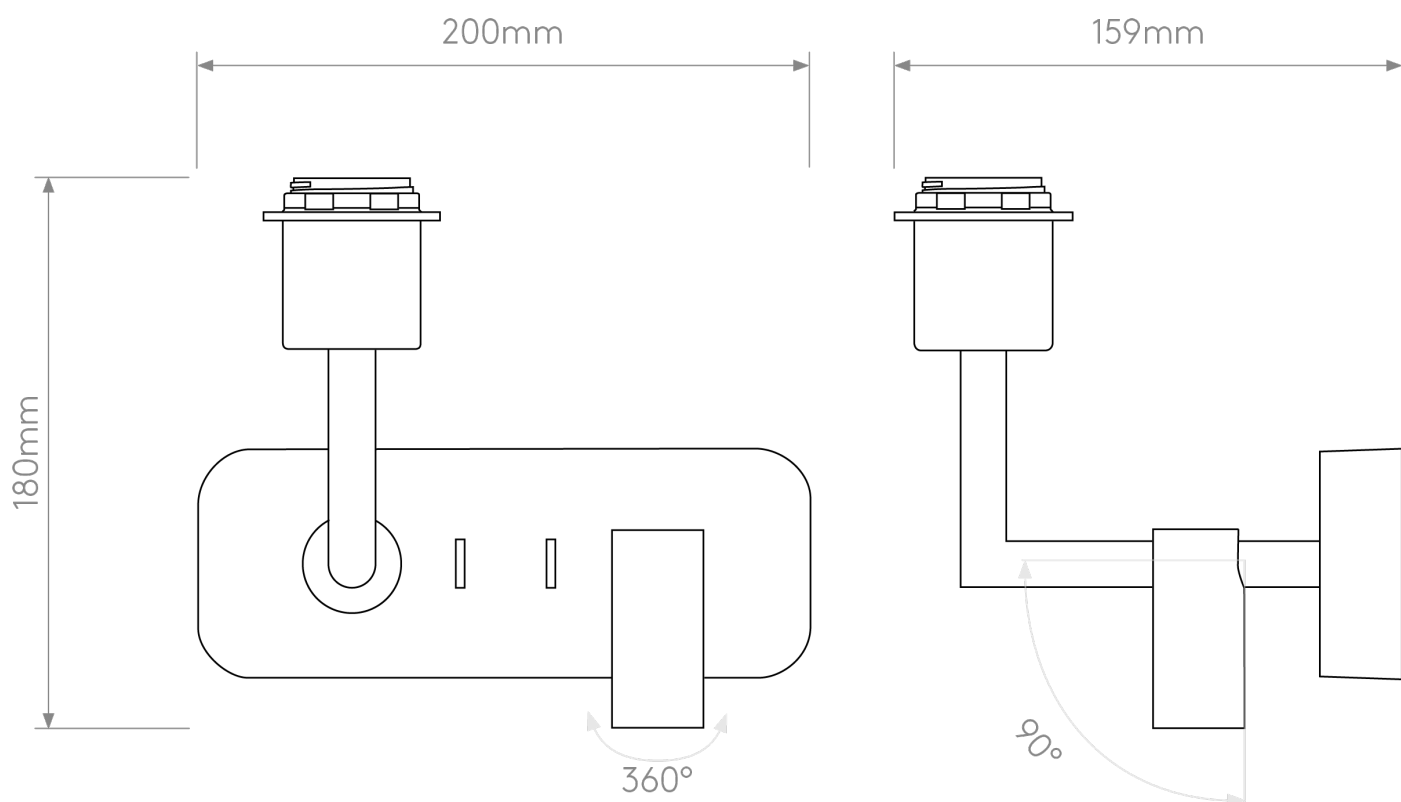

Astro Lighting - Side by Side - 1406004 & 5035004 - Bronze Black Reading Wall Light

CONTACT