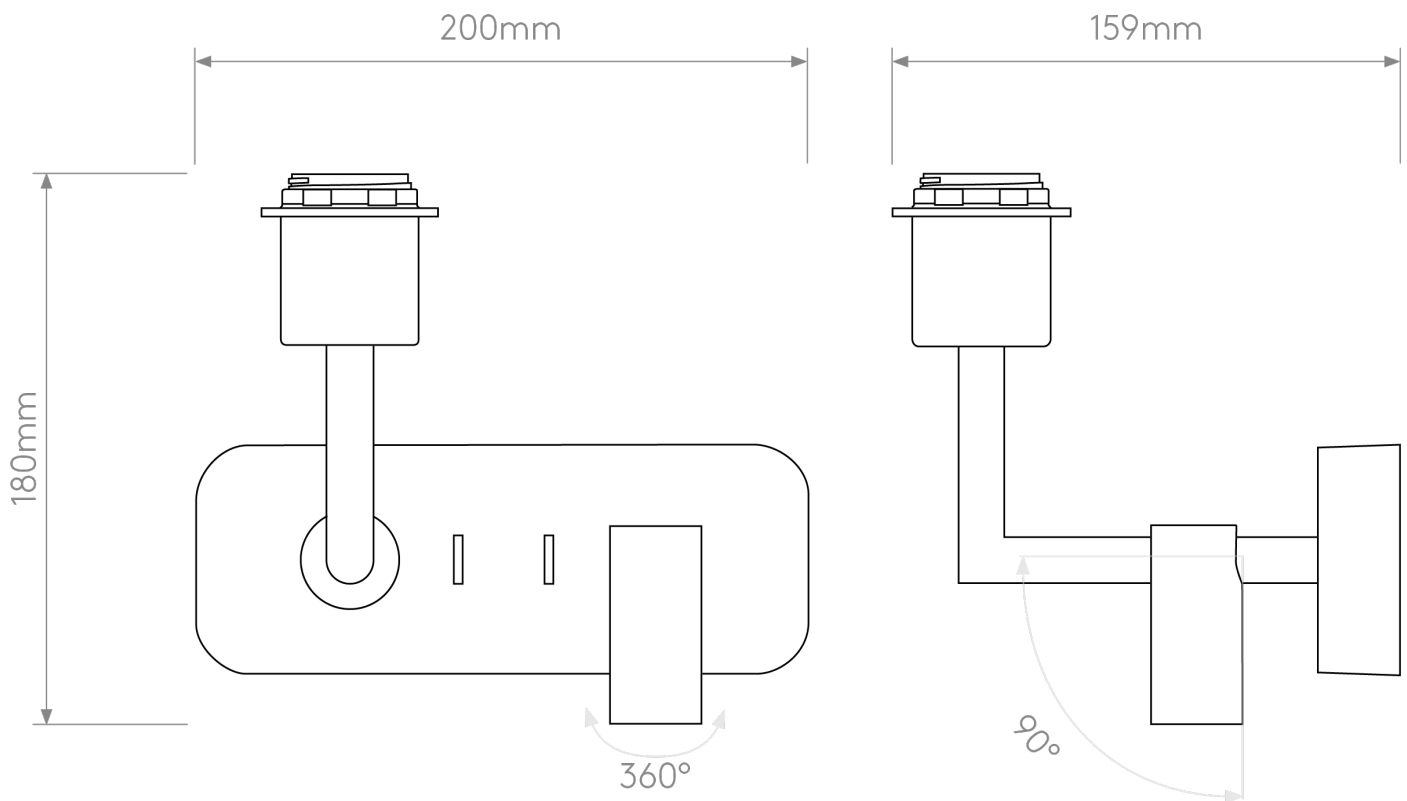

Astro Lighting - Side by Side - 1406004 & 5035005 - Bronze Putty Reading Wall Light

CONTACT